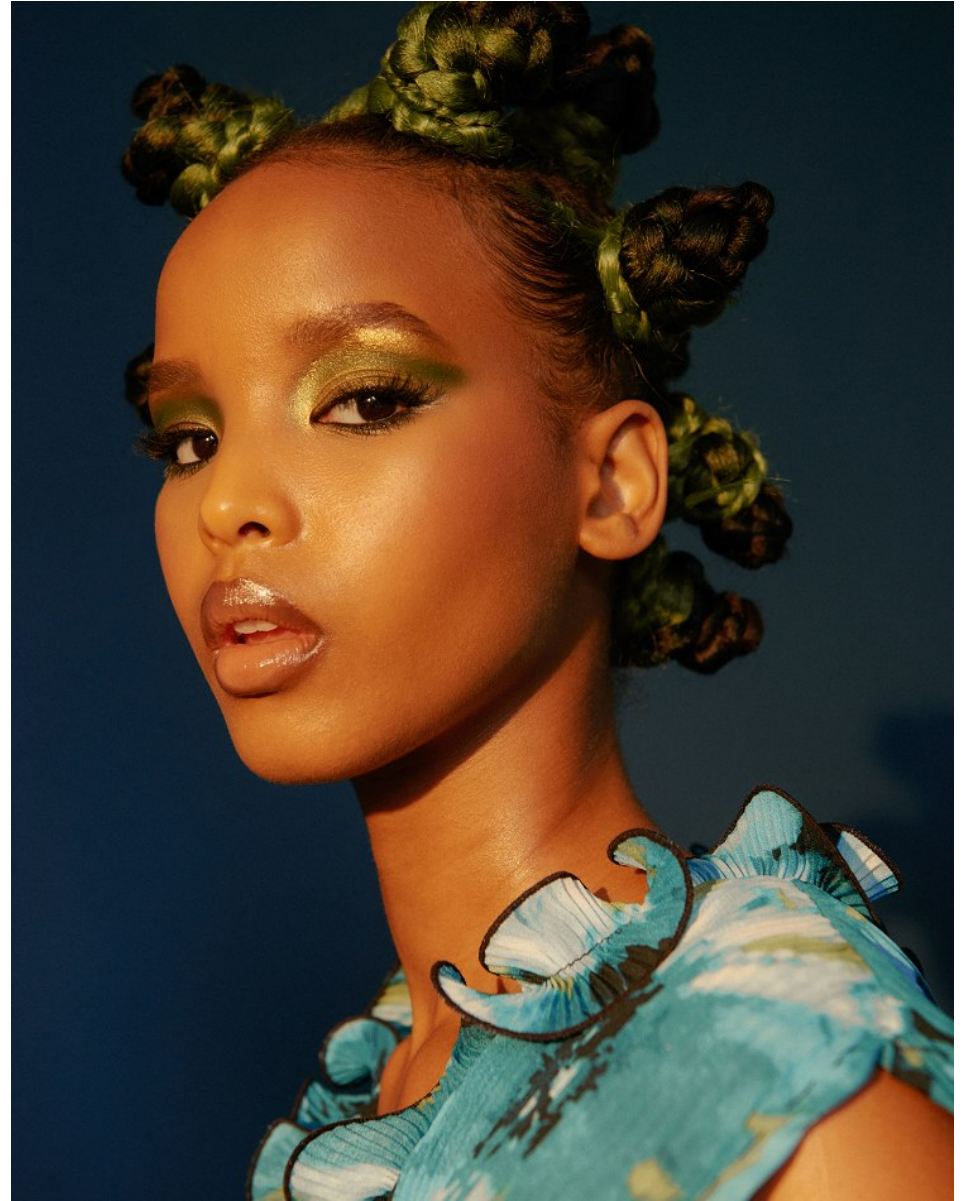

anm
MANAGEMENT

1159 Dundas St. E, #148 Toronto, ON M4M 3N9
Email: info@anm-mgmt.com Tel: 1.416.792.0357

www.anm-mgmt.com