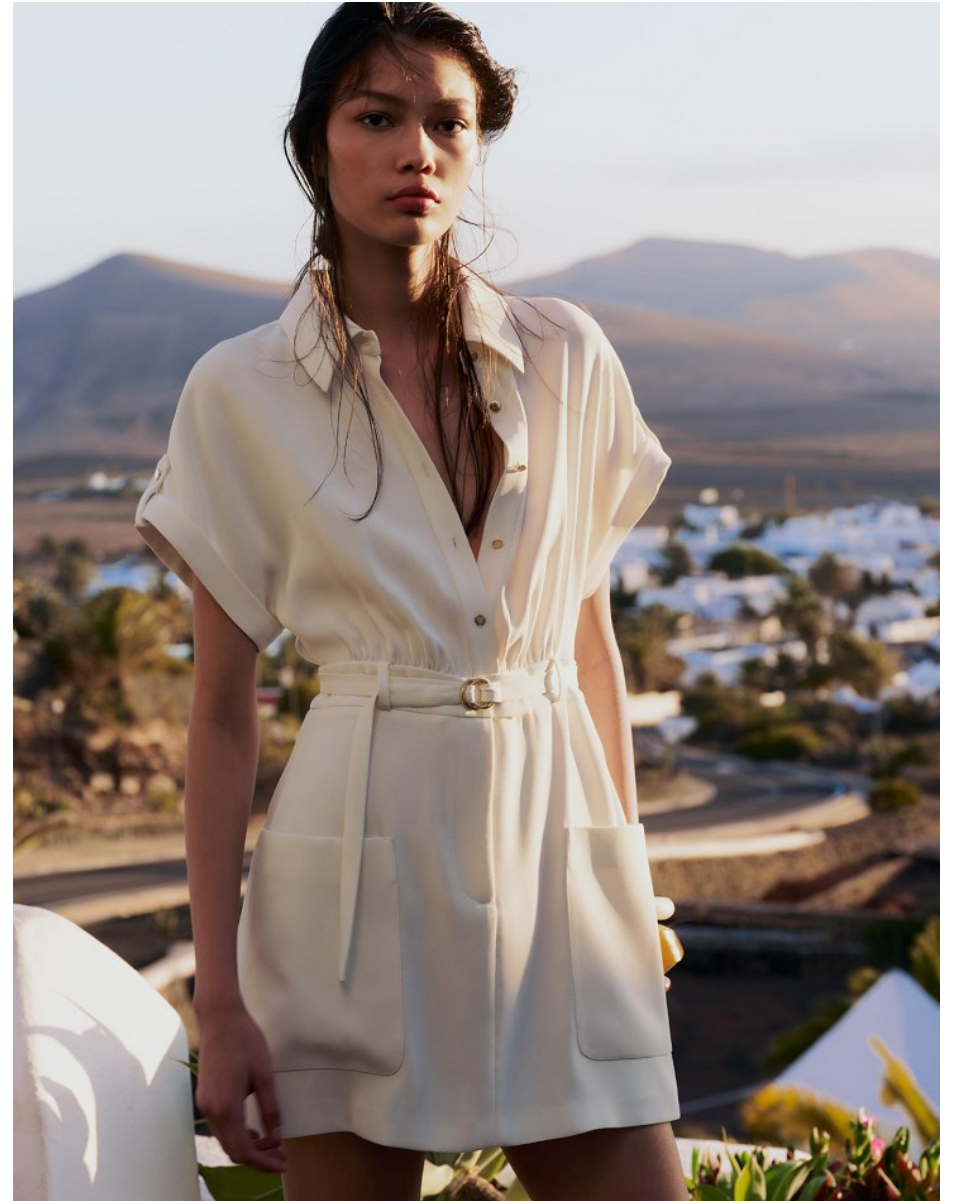

HEATHER *DIAMOND STRONGARM*

Height *5'10.5" / 179cm*

Bust *33" / 84cm* Waist *23.5" / 60cm* Hips *34.5" / 88cm* Dress *0 US / 30 EU / 2 UK* Shoes *8.5*

US / 39.5 EU / 6 UK

Hair *Brown* Eyes *Brown*

anm
MANAGEMENT

1159 Dundas St. E, #148 Toronto, ON M4M 3N9
Email: info@anm-mgmt.com Tel: 1.416.792.0357

www.anm-mgmt.com