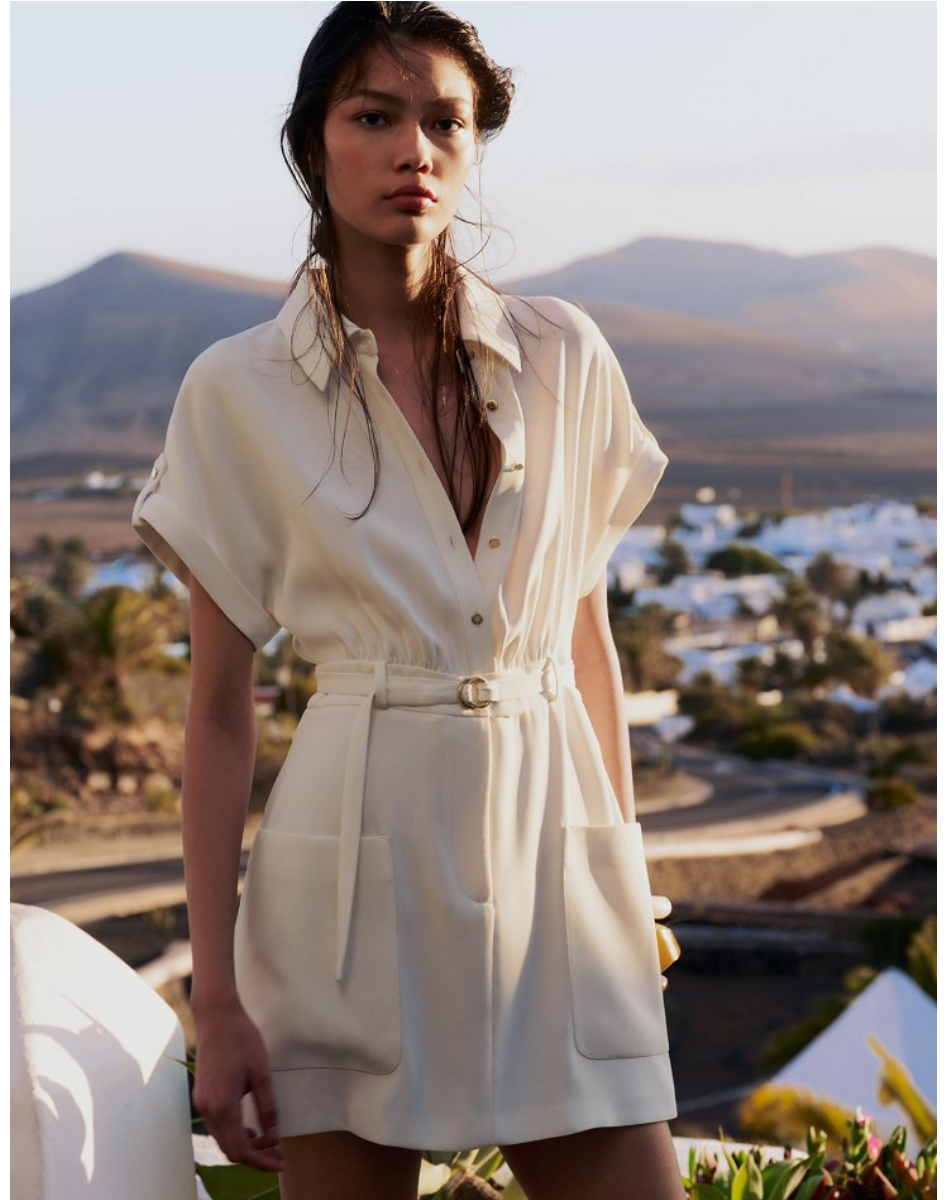

HEATHER *DIAMOND STRONGARM*

Height *5'10.5" / 179cm*

Bust *33" / 84cm* Waist *23.5" / 60cm* Hips *34.5" / 88cm* Dress *0 US / 30 EU / 2 UK* Shoes *8.5*

US / 39.5 EU / 6 UK

Hair *Brown* Eyes *Brown*

anm
MANAGEMENT

1159 Dundas St. E, #148 Toronto, ON M4M 3N9

Email: info@anm-mgmt.com Tel: 1.416.792.0357

www.anm-mgmt.com