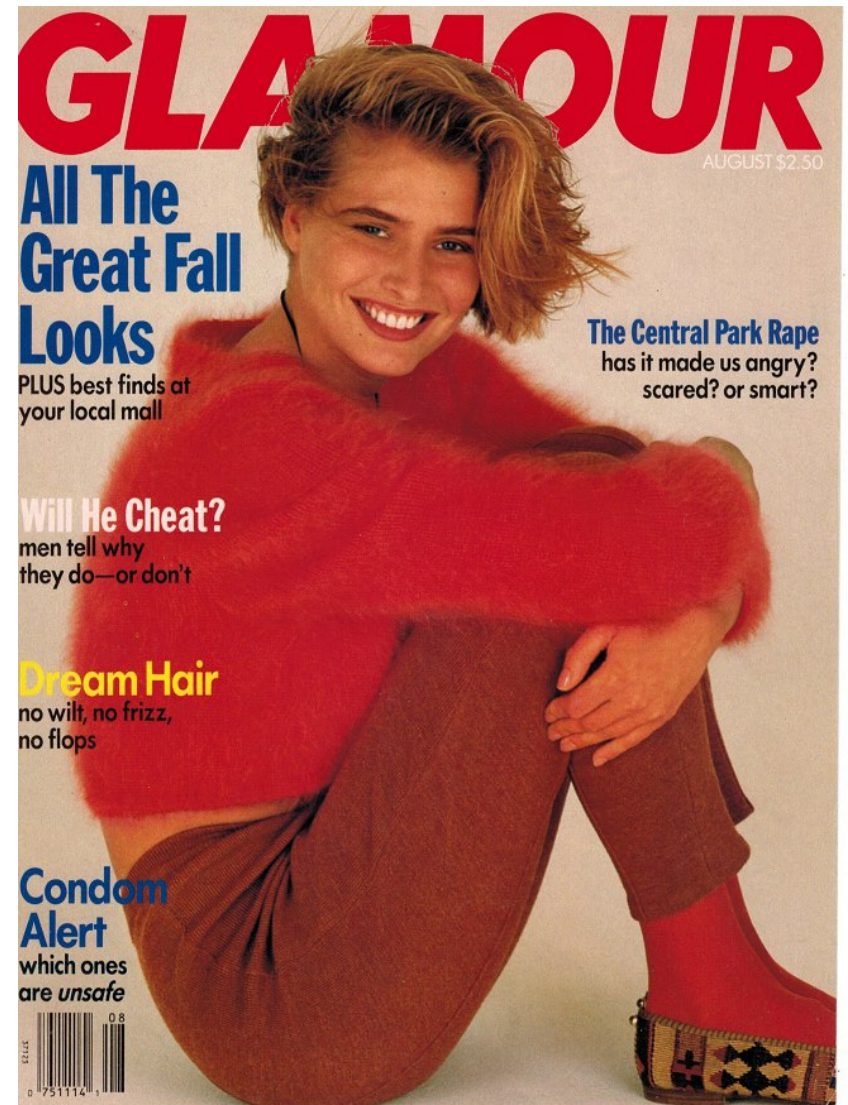

www.anm-mgmt.com

CATHY FEDORUK

Height 5'9.5" / 176cm

Bust 34" / 86cm Cup B Waist 30" / 76cm Hips 38" / 97cm Dress 4 - 6 US / 34 - 36 EU / 6 - 8

UK Shoes 9.5 US / 40.5 EU / 7 UK

Hair Blonde Eyes Blue

anm
MANAGEMENT