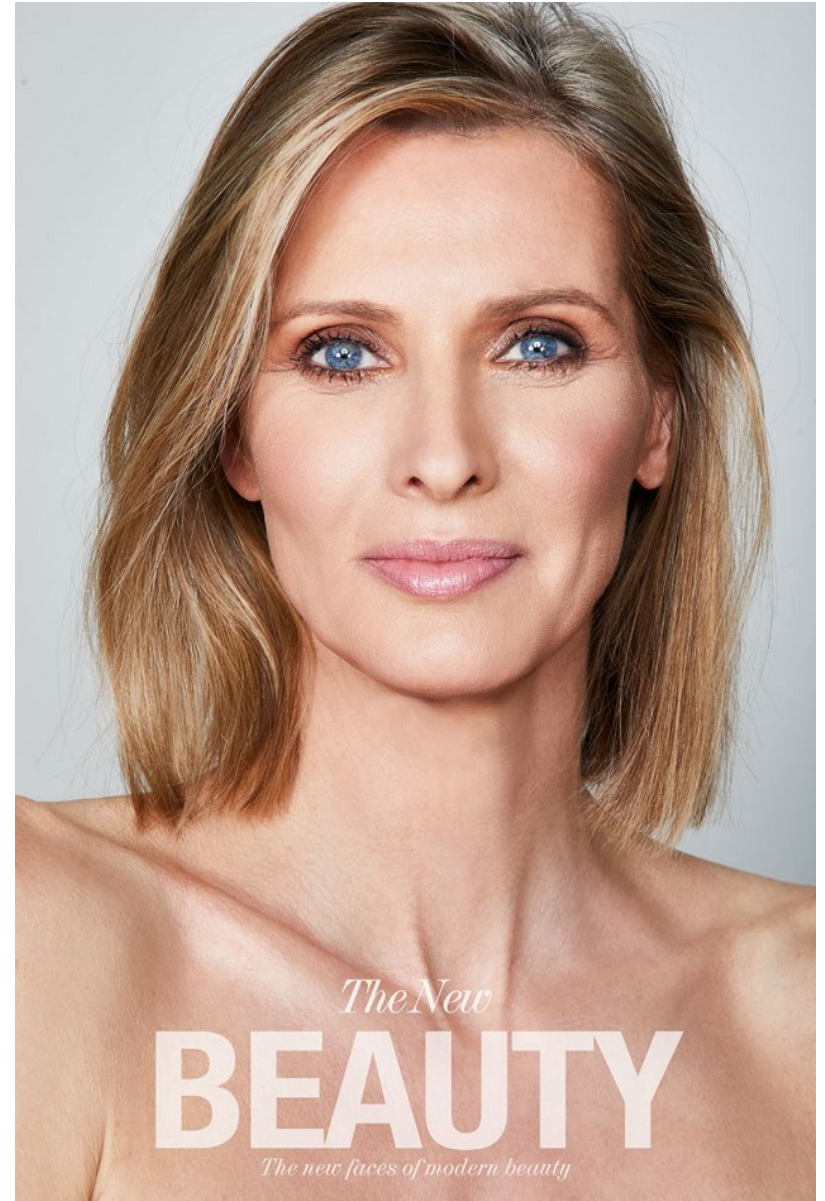

anm
MANAGEMENT

1159 Dundas St. E, #148 Toronto, ON M4M 3N9
Email: info@anm-mgmt.com Tel: 1.416.792.0357
www.anm-mgmt.com