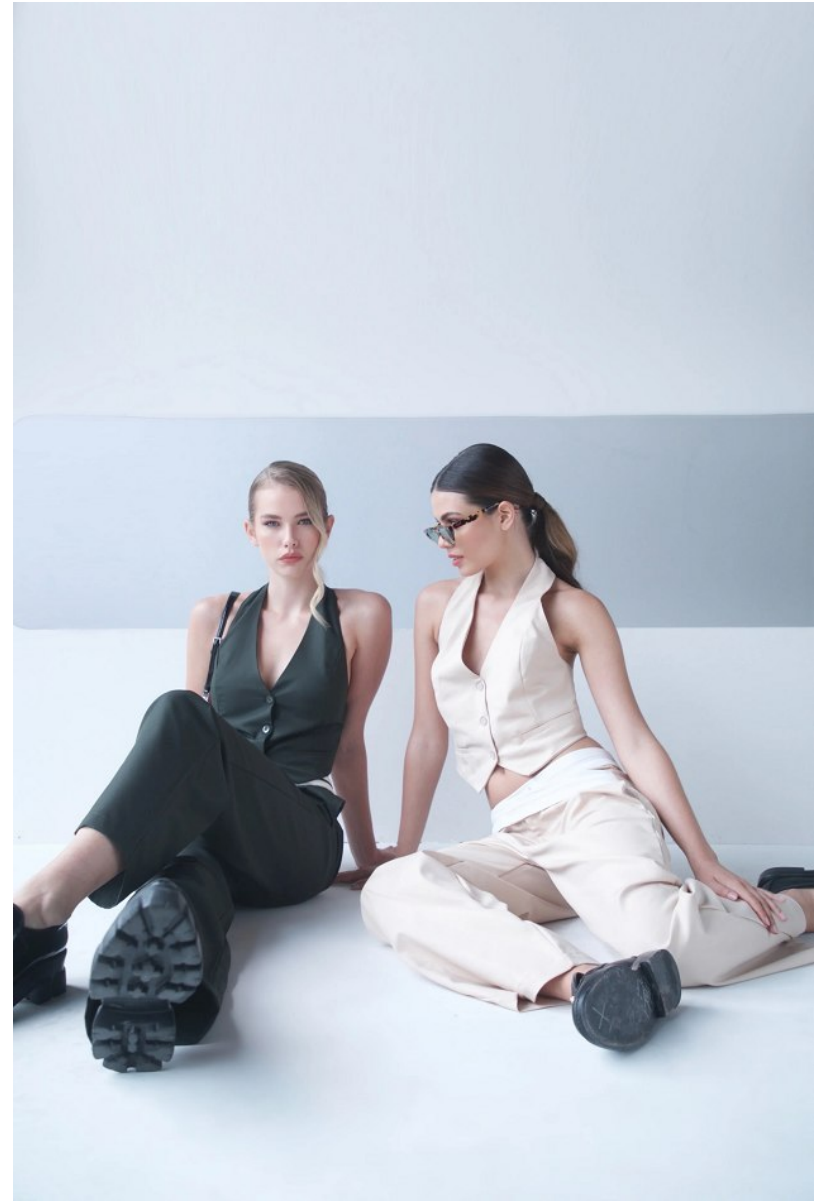

anm
MANAGEMENT

1159 Dundas St. E, #148 Toronto, ON M4M 3N9
Email: info@anm-mgmt.com Tel: 1.416.792.0357
www.anm-mgmt.com