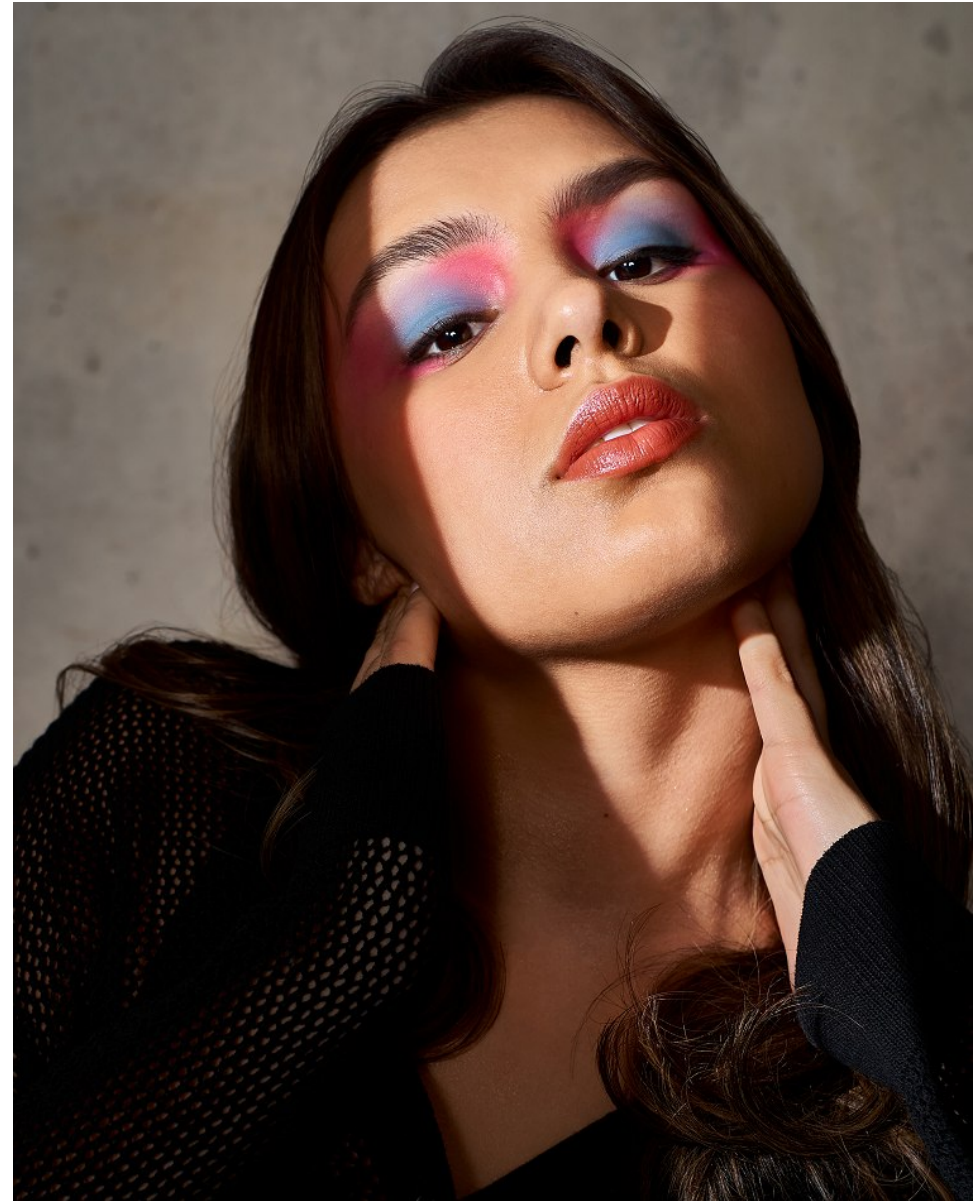

anm
MANAGEMENT

1159 Dundas St. E, #148 Toronto, ON M4M 3N9
Email: info@anm-mgmt.com Tel: 1.416.792.0357
www.anm-mgmt.com