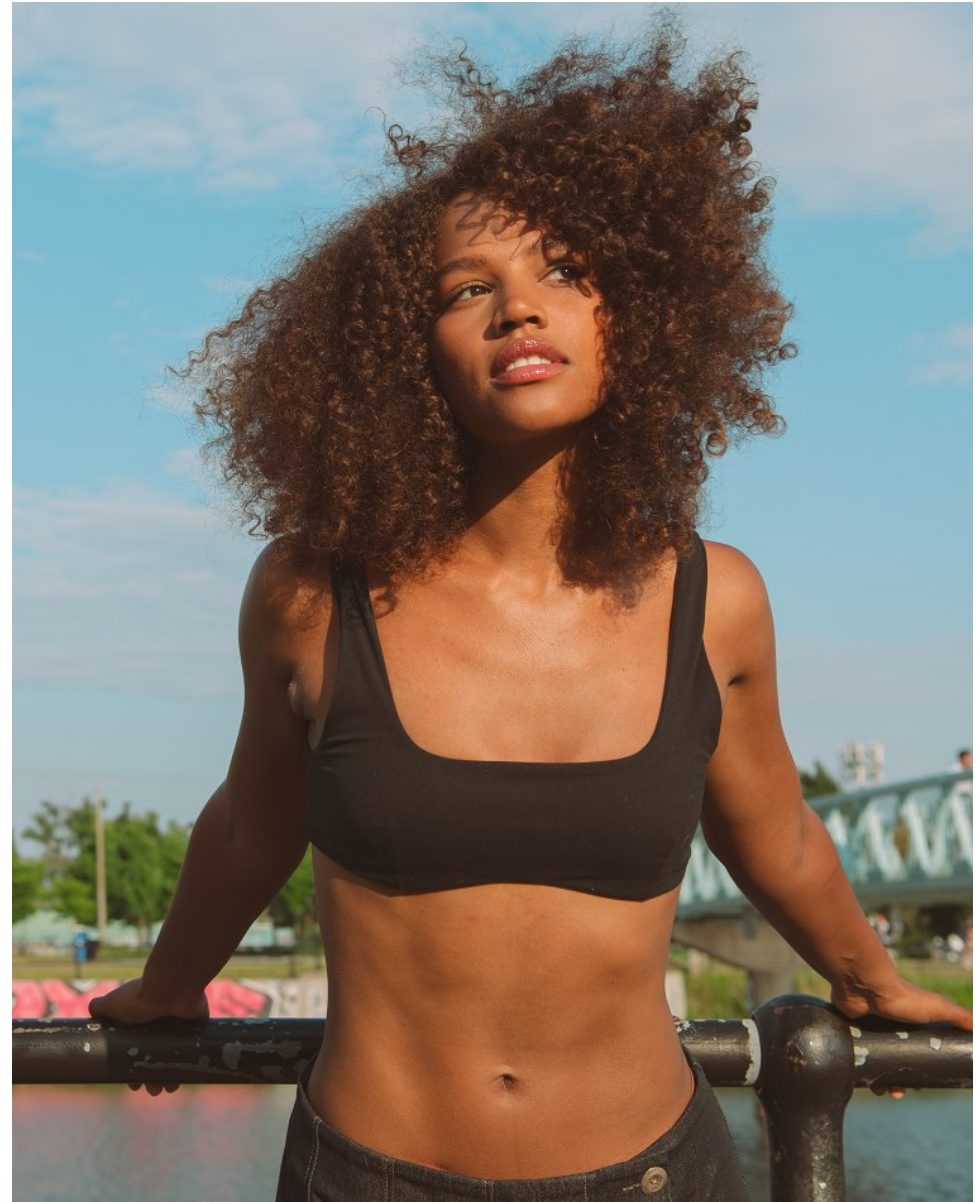

anm
MANAGEMENT

1159 Dundas St. E, #148 Toronto, ON M4M 3N9
Email: info@anm-mgmt.com Tel: 1.416.792.0357
www.anm-mgmt.com