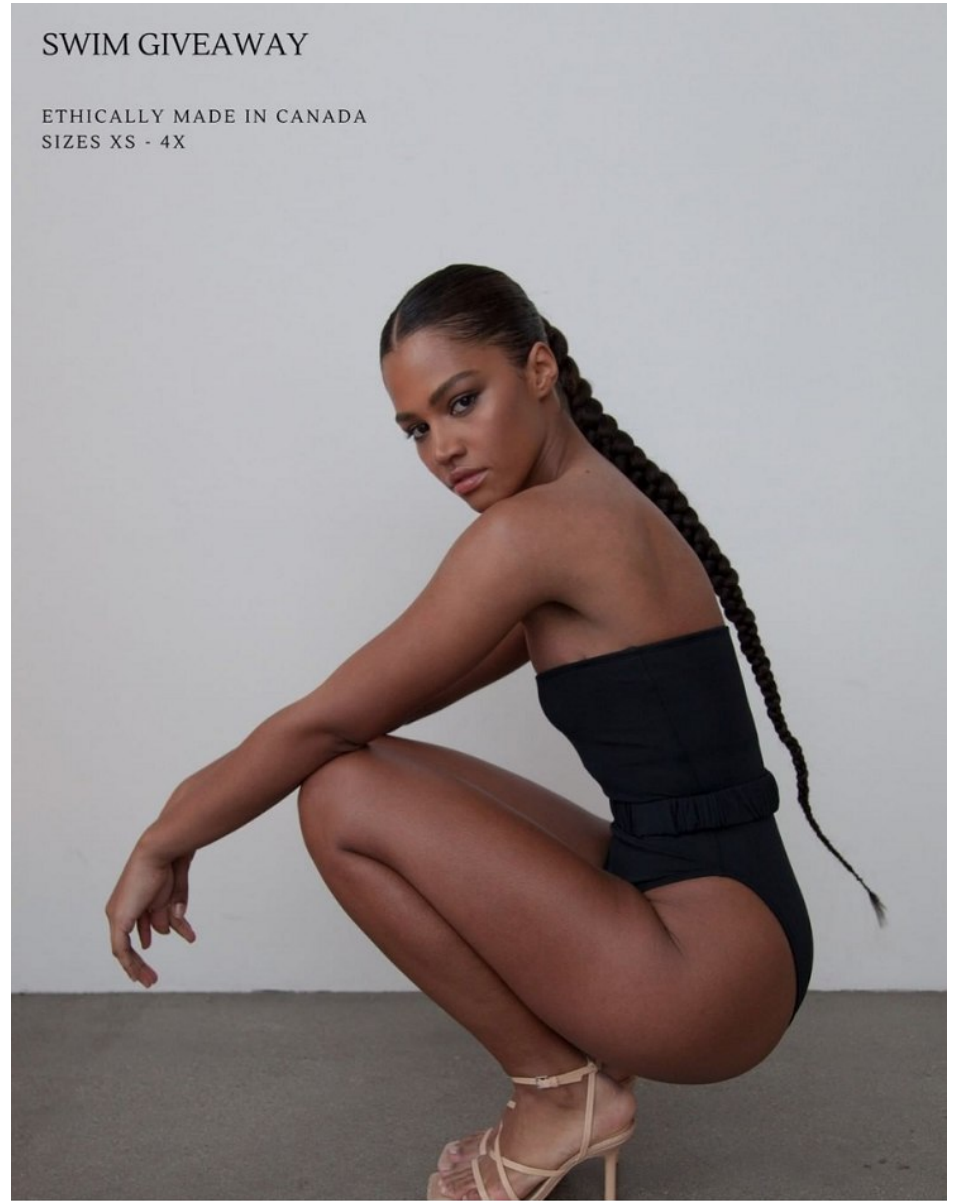

JANNAYA RYSER

Height 5'8" / 173cm

Bust 35" / 89cm Cup B Waist 25.5" / 65cm Hips 39" / 99cm Dress 4 - 6 US / 34 - 36 EU / 6 - 8

UK Shoes 10 US / 41 EU / 7 UK

Hair Brown Eyes Brown

SWIM GIVEAWAY

ETHICALLY MADE IN CANADA
SIZES XS - 4X