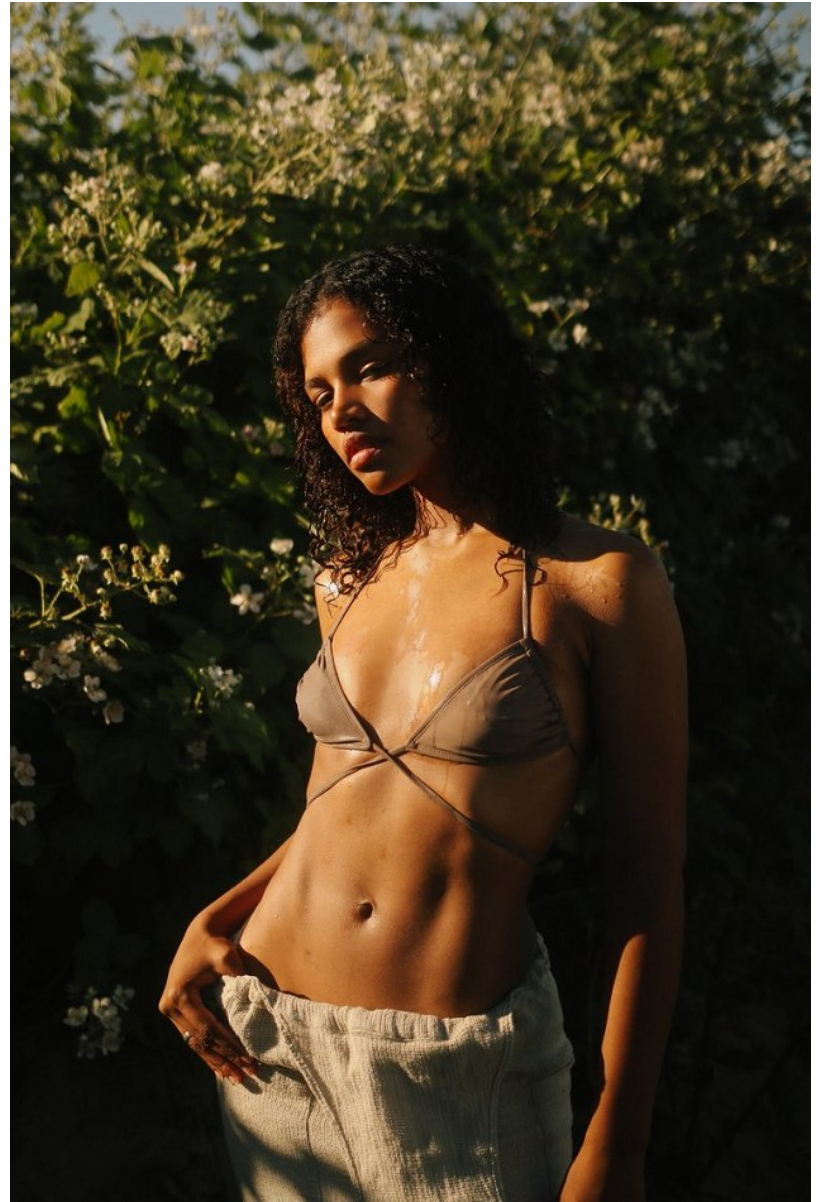

anm
MANAGEMENT

1159 Dundas St. E, #148 Toronto, ON M4M 3N9
Email: info@anm-mgmt.com Tel: 1.416.792.0357

www.anm-mgmt.com