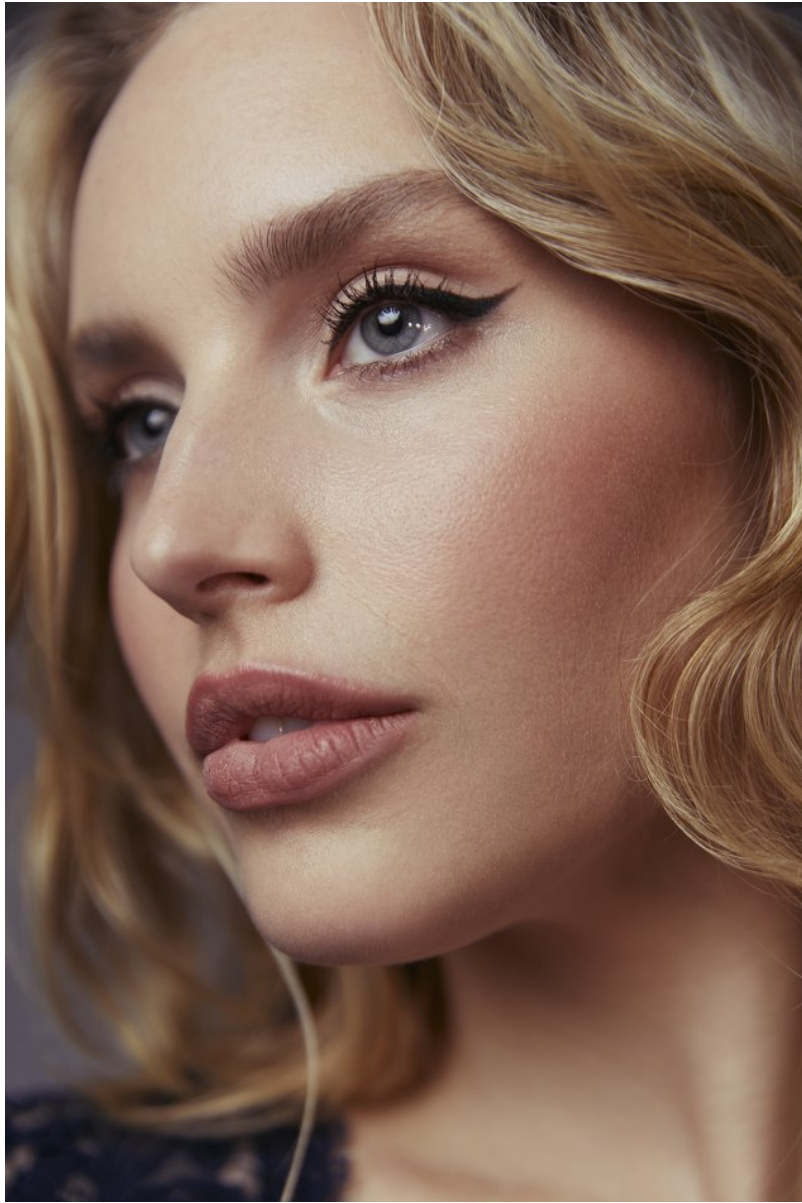

MONIQUE *FELCENLOBEN*

Height 5'9" / 175cm

Bust 37" / 94cm Cup B Waist 31" / 79cm Hips 42" / 107cm Dress 8 - 10 US / 38 - 40 EU / 10 - 12 UK Shoes 9.5 US / 40.5 EU / 7 UK

Hair Blonde Eyes Blue

anm
MANAGEMENT

1159 Dundas St. E, #148 Toronto, ON M4M 3N9
Email: info@anm-mgmt.com Tel: 1.416.792.0357
www.anm-mgmt.com