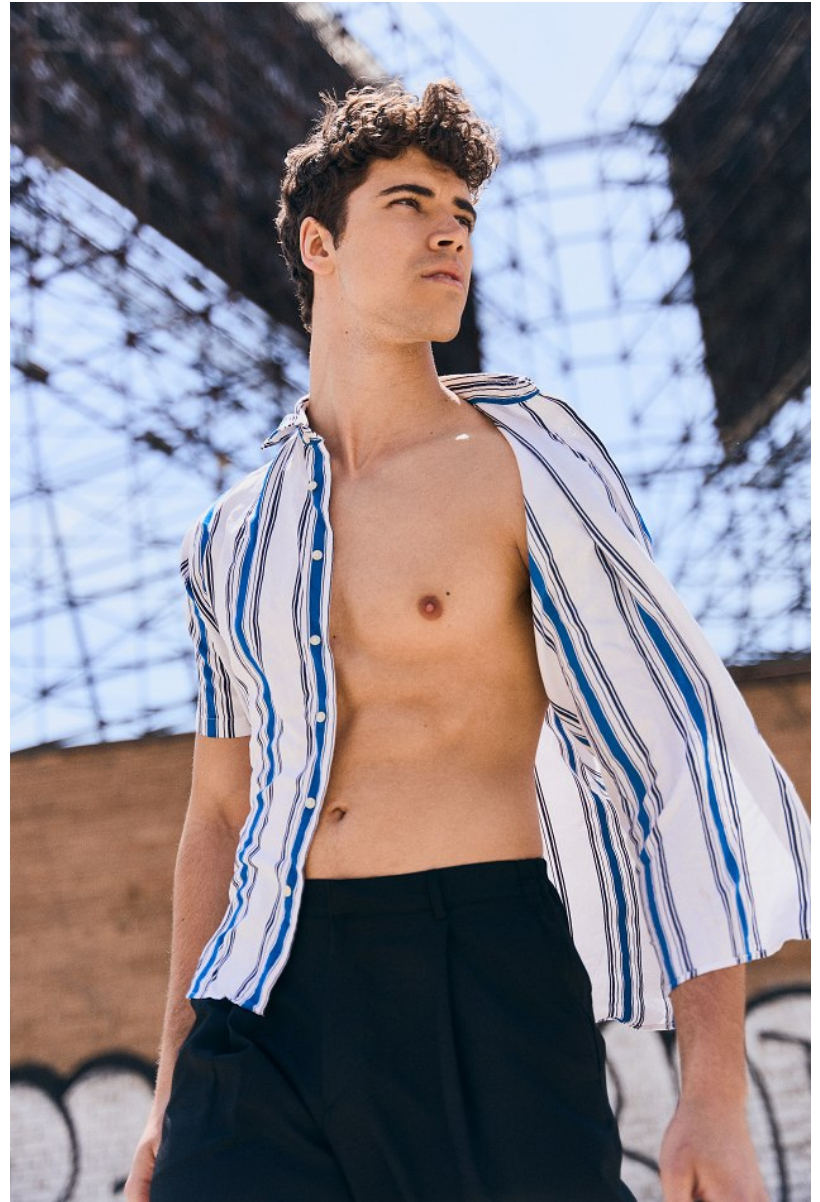

anm
MANAGEMENT

1159 Dundas St. E, #148 Toronto, ON M4M 3N9

Email: info@anm-mgmt.com Tel: 1.416.792.0357

www.anm-mgmt.com