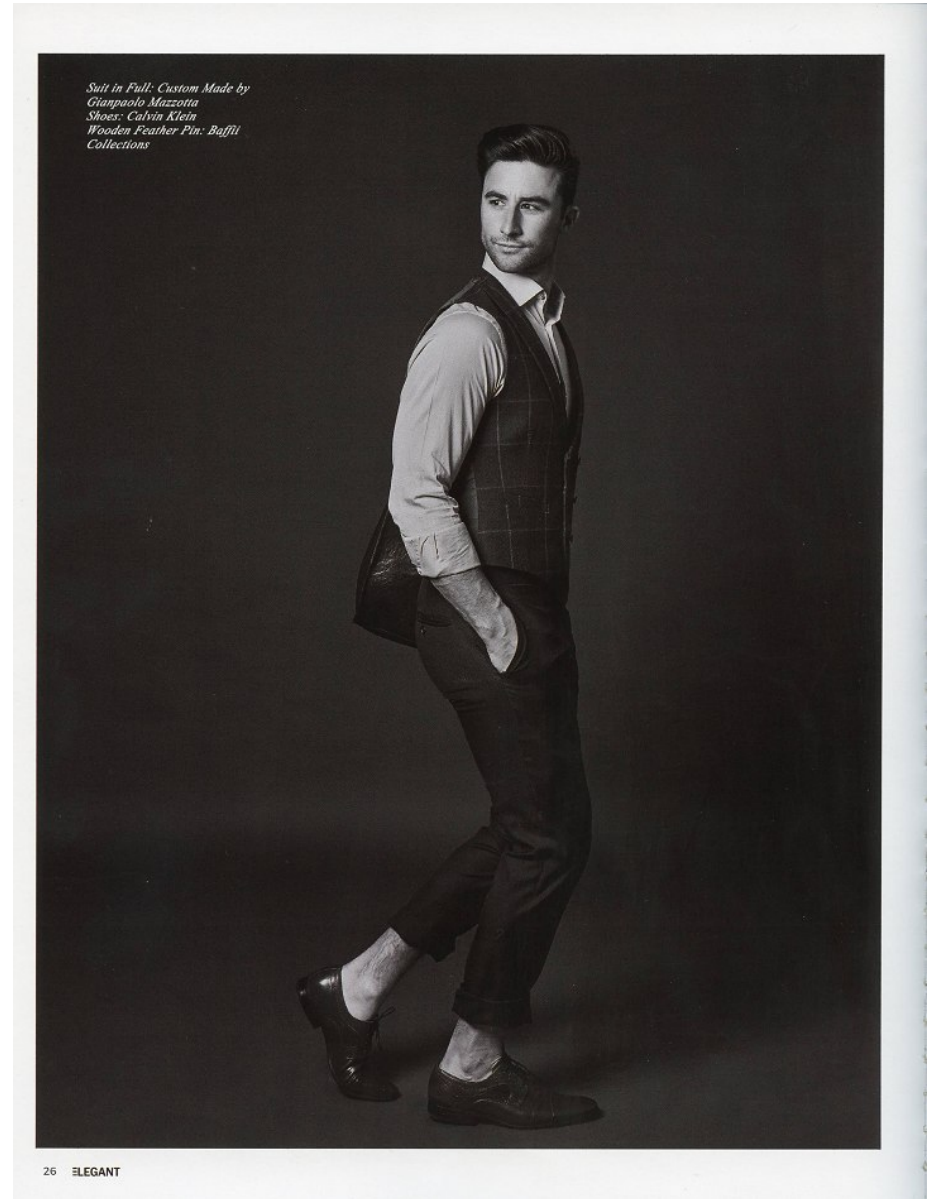

## **BRADEN HENDRICKSON**

Height 6'1" / 185cm

Chest 38" / 97cm Waist 32.5" / 83cm Inseam 31.5" / 80cm Suit 40" / 102cm / 50 Shoes 11  
US / 45 EU / 10.5 UK

Hair *Brown Venetian* Eyes *Hazel*

**anm**  
MANAGEMENT