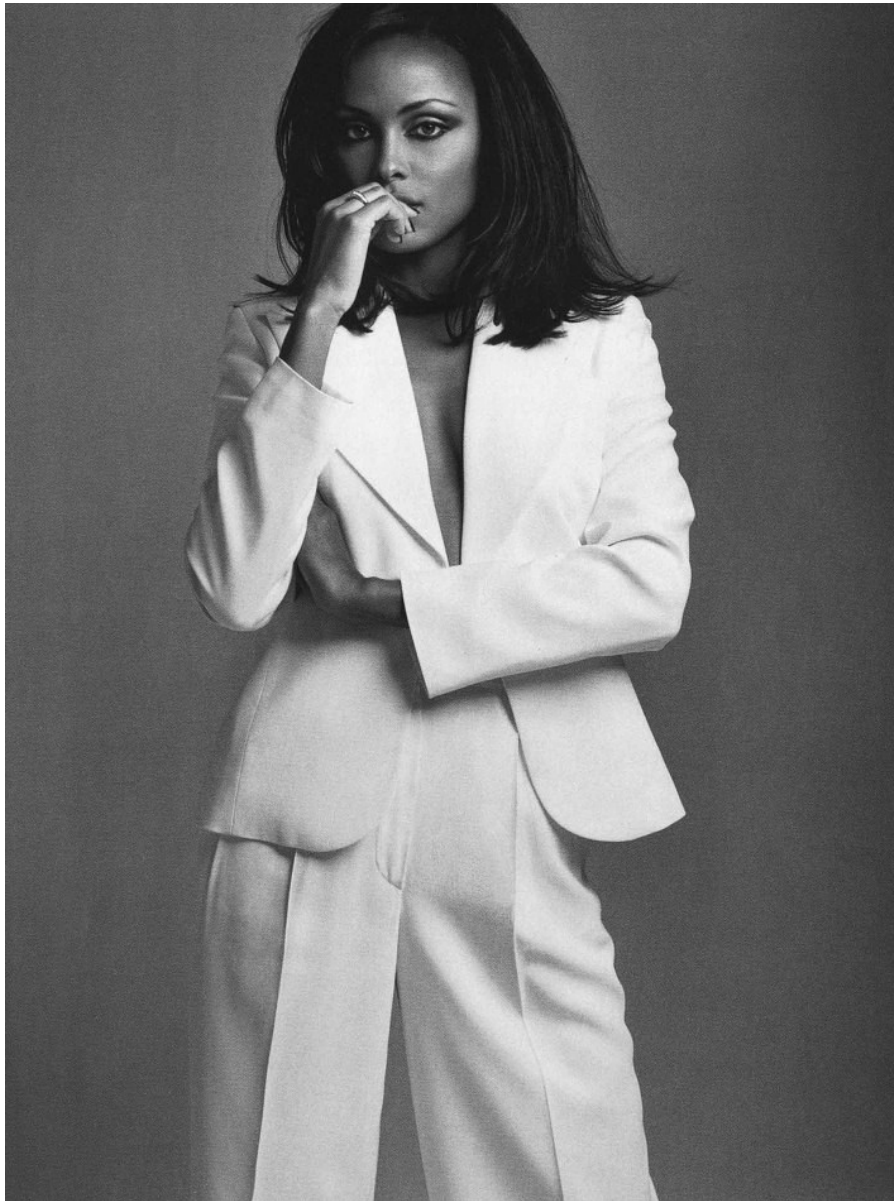

LANA OGILVIE

Height 5'10" / 178cm

Bust 34" / 86cm Waist 27" / 69cm Hips 37" / 94cm Dress 6 - 8 US / 36 - 38 EU / 8 - 10

UK Shoes 10 US / 41 EU / 7 UK

Hair *Brown* Eyes *Brown*

anm
MANAGEMENT

1159 Dundas St. E, #148 Toronto, ON M4M 3N9
Email: info@anm-mgmt.com Tel: 1.416.792.0357
www.anm-mgmt.com