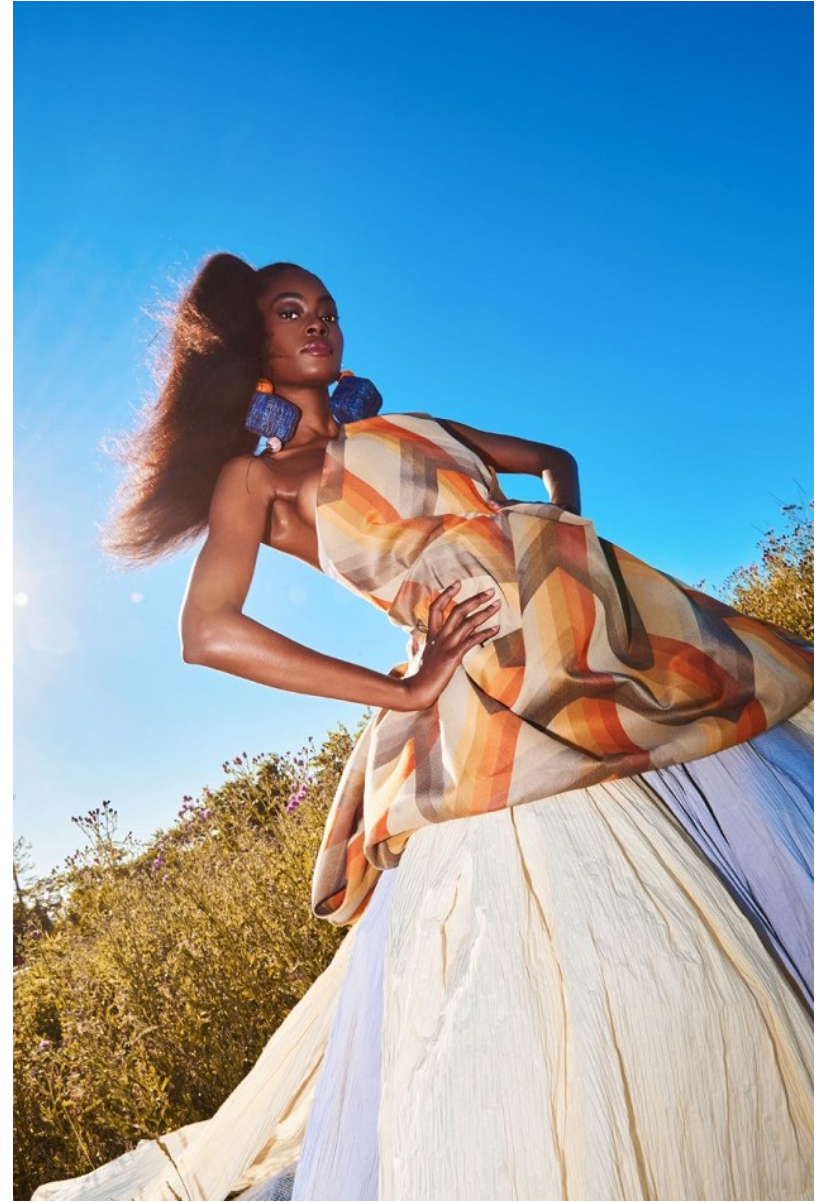

TARYN HARVEY

Height 5'10" / 178cm

Bust 32" / 81cm Cup D Waist 27" / 69cm Hips 36" / 91cm Dress 2 - 4 US / 32 - 34 EU / 4 - 6

UK Shoes 9 US / 40 EU / 6.5 UK

Hair Dark Brown Eyes Brown

anm
MANAGEMENT

1159 Dundas St. E, #148 Toronto, ON M4M 3N9