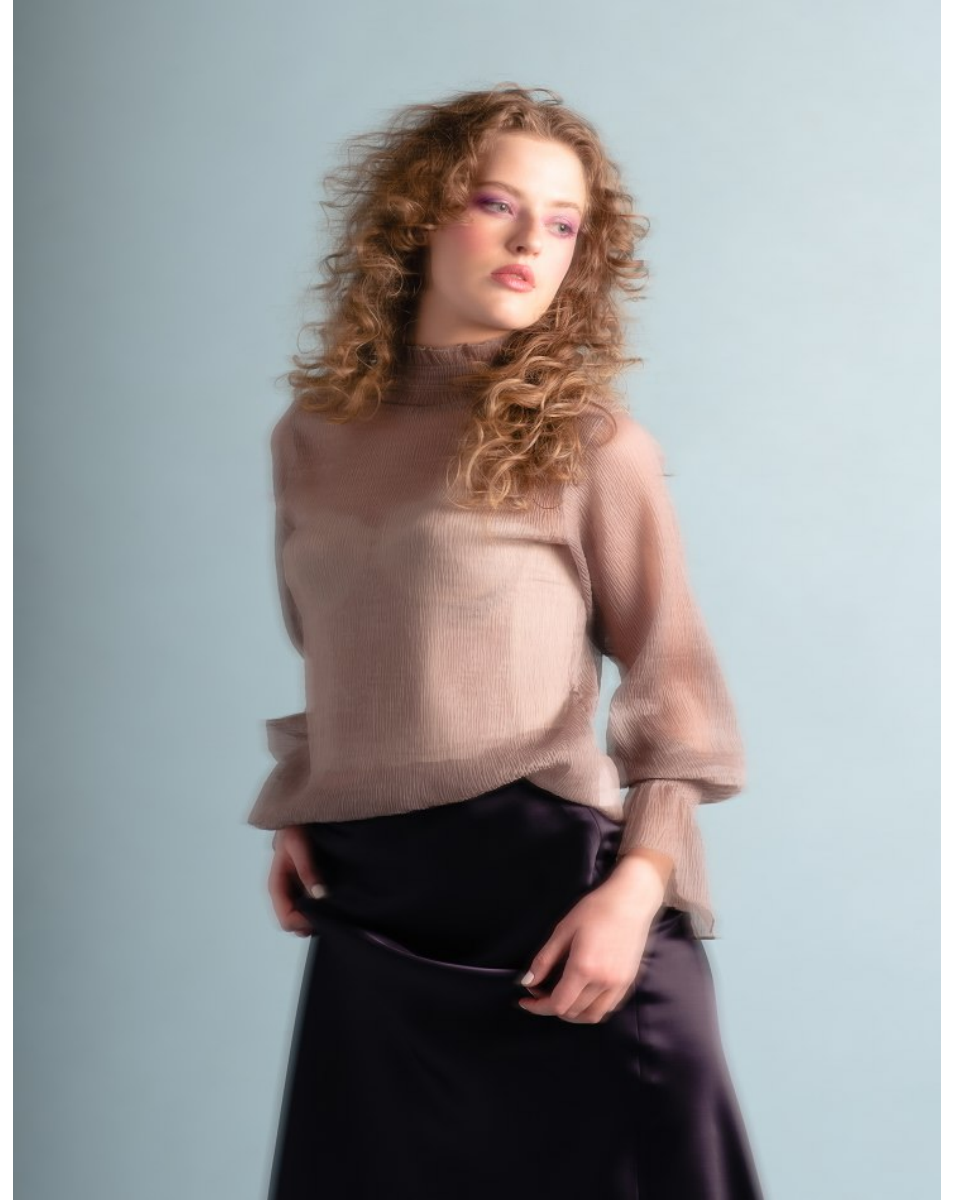

ELLE TEAHEN

Height 5'9" / 175cm

Bust 35" / 89cm Waist 27" / 69cm Hips 36" / 92cm Dress 2 US / 32 EU / 4 UK Shoes 9 US / 40 EU / 6.5 UK

Hair *Strawberry Blonde* Eyes *Blue*

anm
MANAGEMENT

1159 Dundas St. E, #148 Toronto, ON M4M 3N9
Email: info@anm-mgmt.com Tel: 1.416.792.0357
www.anm-mgmt.com