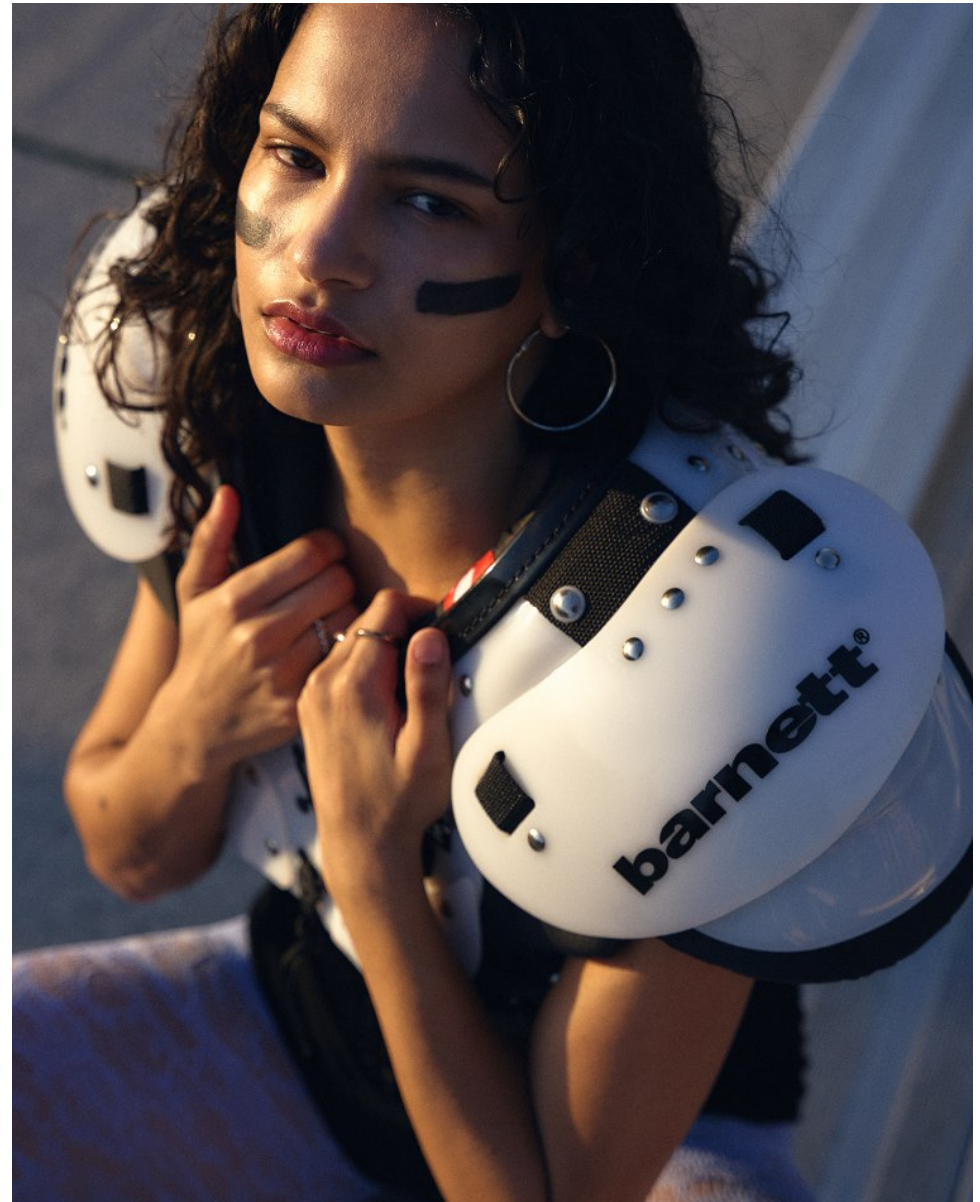

anm
MANAGEMENT

1159 Dundas St. E, #148 Toronto, ON M4M 3N9
Email: info@anm-mgmt.com Tel: 1.416.792.0357
www.anm-mgmt.com