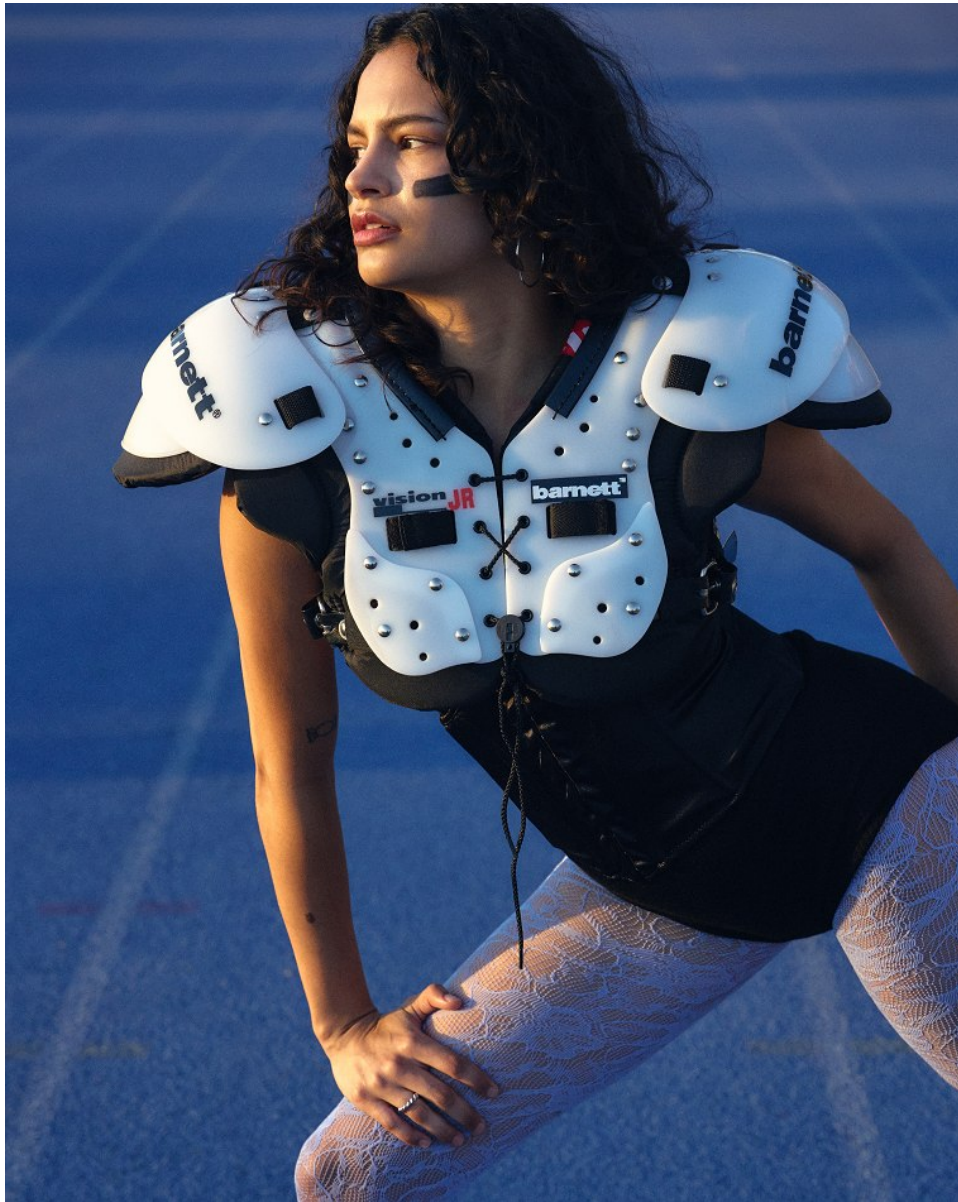

JESSICA BINNS

Height 5'6" / 168cm

Bust 32.5" / 83cm Waist 26.5" / 67cm Hips 37.5" / 95cm Dress 4 US / 34 EU / 6 UK Shoes 7.5
US / 38.5 EU / 5.5 UK

Hair Brown Eyes Brown