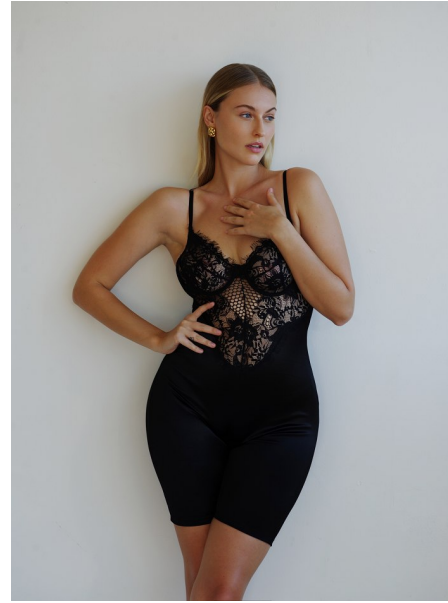

BAILLIE RIDDELL

Height 6'0" / 183cm

Bust 38" / 96cm Cup D Waist 31" / 79cm Hips 44" / 112cm Dress 10 - 12 US / 40 - 42 EU / 12

- 14 UK Shoes 10 US / 41 EU / 7 UK

Hair Blonde Eyes Blue

anm
MANAGEMENT

1159 Dundas St. E, #148 Toronto, ON M4M 3N9

Email: info@anm-mgmt.com Tel: 1.416.792.0357

www.anm-mgmt.com