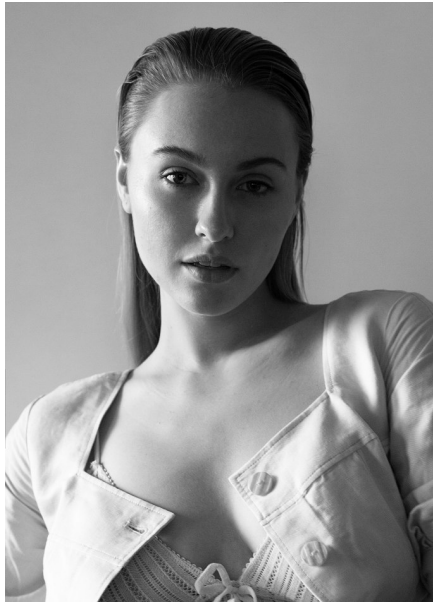

BAILLIE RIDDELL

Height 6'0" / 183cm

Bust 38" / 96cm Cup D Waist 31" / 79cm Hips 44" / 112cm Dress 10 - 12 US / 40 - 42 EU / 12 - 14 UK Shoes 10 US / 41 EU / 7 UK

Hair *Blonde* Eyes *Blue*

anm
MANAGEMENT

1159 Dundas St. E, #148 Toronto, ON M4M 3N9
Email: info@anm-mgmt.com Tel: 1.416.792.0357

- 14 UK Shoes 10 US / 41 EU / 7 UK

Hair Blonde Eyes Blue

anm
MANAGEMENT

1159 Dundas St. E, #148 Toronto, ON M4M 3N9

Email: info@anm-mgmt.com Tel: 1.416.792.0357

www.anm-mgmt.com

BAILLIE RIDDELL

Height 6'0" / 183cm