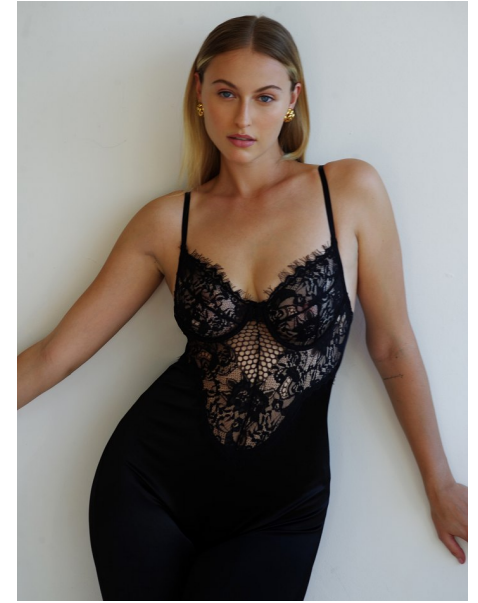

BAILLIE RIDDELL

Height 6'0" / 183cm

Bust 38" / 96cm Cup D Waist 31" / 79cm Hips 44" / 112cm Dress 10 - 12 US / 40 - 42 EU / 12

- 14 UK Shoes 10 US / 41 EU / 7 UK

Hair Blonde Eyes Blue

anm
MANAGEMENT

1159 Dundas St. E, #148 Toronto, ON M4M 3N9

Email: info@anm-mgmt.com Tel: 1.416.792.0357

www.anm-mgmt.com