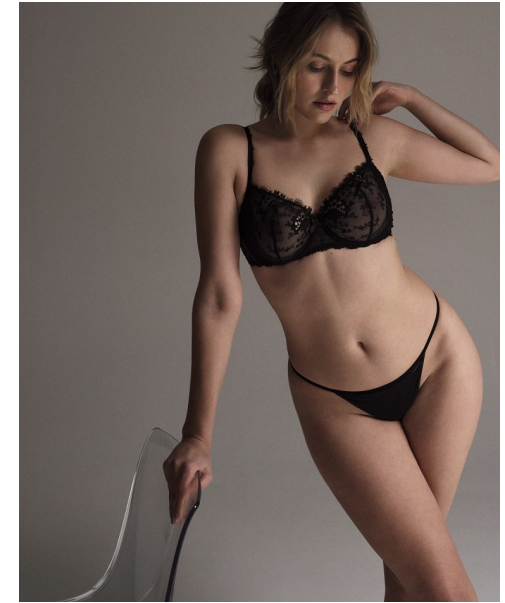

BAILLIE RIDDELL

Height 6'0" / 183cm

Bust 38" / 96cm Cup D Waist 31" / 79cm Hips 44" / 112cm Dress 10 - 12 US / 40 - 42 EU / 12 - 14 UK Shoes 10 US / 41 EU / 7 UK

Hair Blonde Eyes Blue

anm
MANAGEMENT

1159 Dundas St. E, #148 Toronto, ON M4M 3N9
Email: info@anm-mgmt.com Tel: 1.416.792.0357
www.anm-mgmt.com