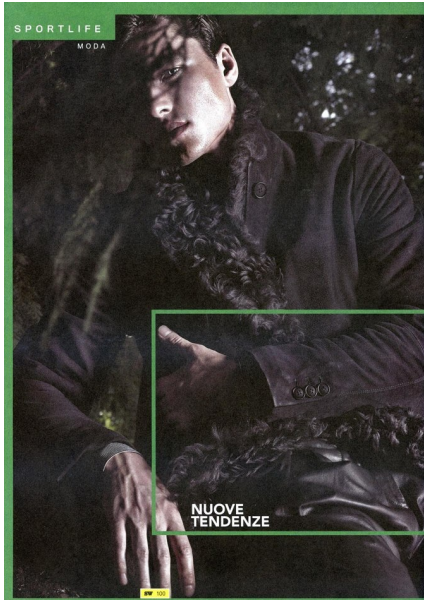

BRANDON LOGIE

Height 6'0" / 183cm

Chest 41" / 104cm Waist 32" / 81cm Inseam 32" / 81cm Suit 40" / 101cm / 50 Shoes 10.5

US / 44.5 EU / 10 UK

Hair Brown Eyes Blue / Green

anm
MANAGEMENT

1159 Dundas St. E, #148 Toronto, ON M4M 3N9

Email: info@anm-mgmt.com Tel: 1.416.792.0357

www.anm-mgmt.com