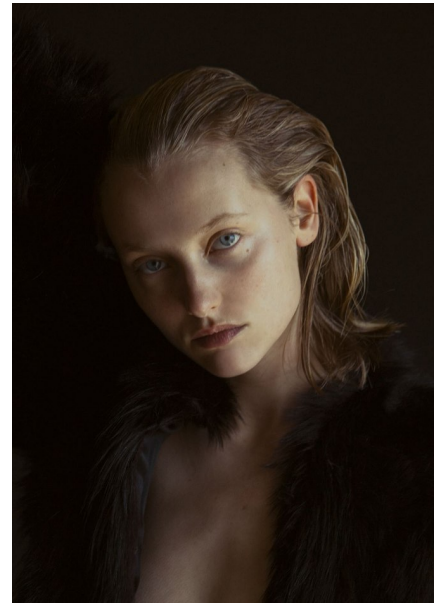

EMILY VAN RAAY

Height 5'9" / 175cm

Bust 32.5" / 82cm Waist 25" / 64cm Hips 35" / 89cm Dress 2 US / 32 EU / 4 UK Shoes 8.5

US / 39.5 EU / 6 UK

Hair Blonde Eyes Blue

anm
MANAGEMENT

1159 Dundas St. E, #148 Toronto, ON M4M 3N9

Email: info@anm-mgmt.com Tel: 1.416.792.0357

www.anm-mgmt.com