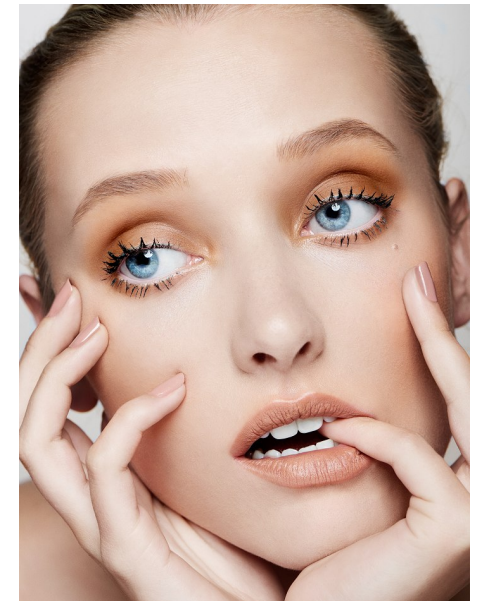

EMILY VAN RAAY

Height 5'9" / 175cm

Bust 32.5" / 82cm Waist 25" / 64cm Hips 35" / 89cm Dress 2 US / 32 EU / 4 UK Shoes 8.5

US / 39.5 EU / 6 UK

Hair Blonde Eyes Blue

anm
MANAGEMENT

1159 Dundas St. E, #148 Toronto, ON M4M 3N9
Email: info@anm-mgmt.com Tel: 1.416.792.0357
www.anm-mgmt.com