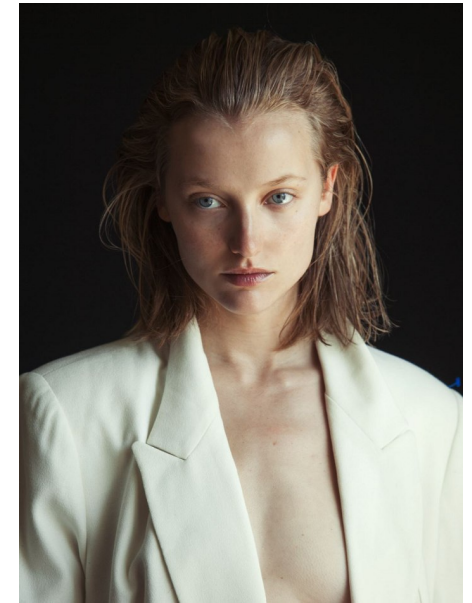

EMILY VAN RAAY

Height 5'9" / 175cm

Bust 32.5" / 82cm Waist 25" / 64cm Hips 35" / 89cm Dress 2 US / 32 EU / 4 UK Shoes 8.5

US / 39.5 EU / 6 UK

Hair Blonde Eyes Blue

anm
MANAGEMENT

1159 Dundas St. E, #148 Toronto, ON M4M 3N9

Email: info@anm-mgmt.com Tel: 1.416.792.0357

www.anm-mgmt.com