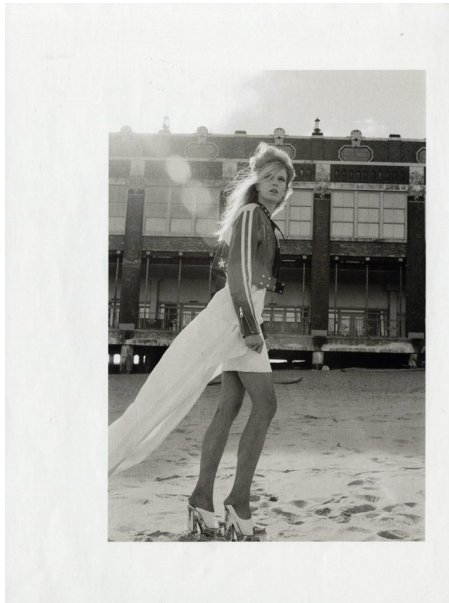

CHRISTINA KRUSE

Height 5'11" / 180cm

Bust 34" / 86cm Waist 24" / 61cm Hips 35" / 89cm Dress 0 - 2 US / 30 - 32 EU / 2 - 4

UK Shoes 9.5 US / 40.5 EU / 7 UK

Hair Blonde Eyes Blue

anm

MANAGEMENT

1159 Dundas St. E, #148 Toronto, ON M4M 3N9

Email: info@anm-mgmt.com Tel: 1.416.792.0357

www.anm-mgmt.com