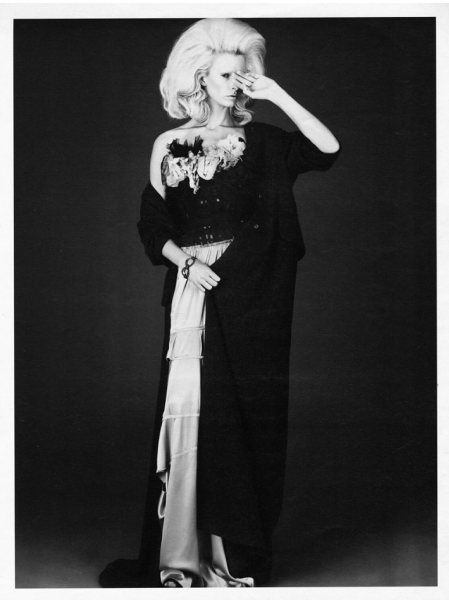

CHRISTINA KRUSE

Height 5'11" / 180cm

Bust 34" / 86cm Waist 24" / 61cm Hips 35" / 89cm Dress 0 - 2 US / 30 - 32 EU / 2 - 4

UK Shoes 9.5 US / 40.5 EU / 7 UK

Hair Blonde Eyes Blue

anm

MANAGEMENT

1159 Dundas St. E, #148 Toronto, ON M4M 3N9

Email: info@anm-mgmt.com Tel: 1.416.792.0357

www.anm-mgmt.com