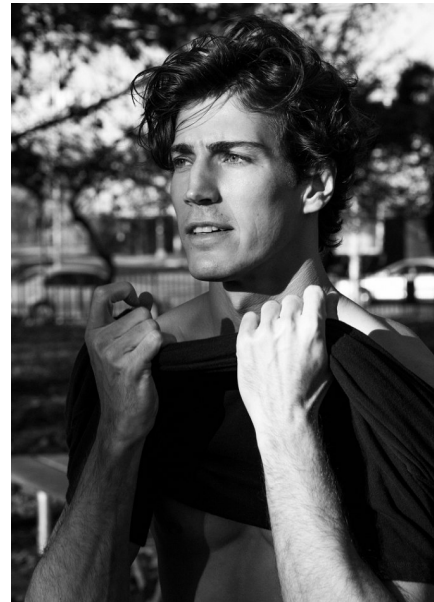

ORIOEL ELCACHO

Height 6'1.5" / 186cm

Chest 38" / 96cm Waist 30" / 76cm Suit 40" / 101cm / 50 Shoes 10 US / 44 EU / 9.5 UK

Hair Brown Eyes Blue

anm
MANAGEMENT

1159 Dundas St. E, #148 Toronto, ON M4M 3N9

Email: info@anm-mgmt.com Tel: 1.416.792.0357

www.anm-mgmt.com

GREY COAT, CARDIGAN and TROUSERS, all by *Esprit*.
ST. INER 1 FOLK 2

ORIOELCACHO

Height 6'1.5" / 186cm

Chest 38" / 96cm Waist 30" / 76cm Suit 40" / 101cm / 50 Shoes 10 US / 44 EU / 9.5 UK