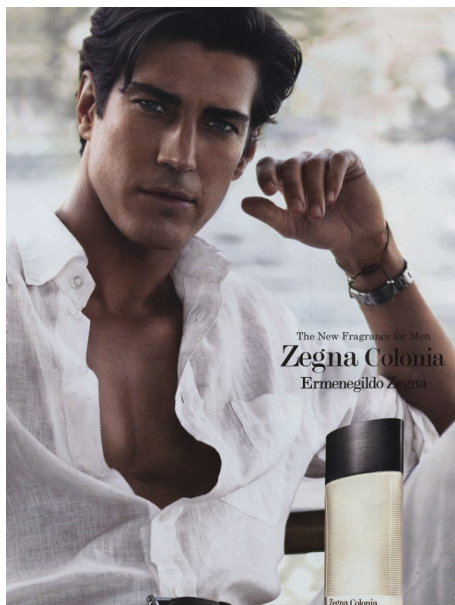

ORIOEL ELCACHO

Height 6'1.5" / 186cm

Chest 38" / 96cm Waist 30" / 76cm Suit 40" / 101cm / 50 Shoes 10 US / 44 EU / 9.5 UK

Hair Brown Eyes Blue

anm
MANAGEMENT

1159 Dundas St. E, #148 Toronto, ON M4M 3N9
Email: info@anm-mgmt.com Tel: 1.416.792.0357
www.anm-mgmt.com