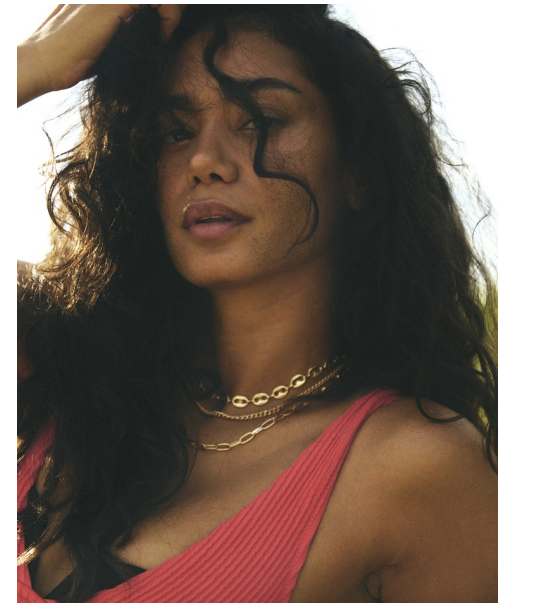

LEILA CHAA

Height 5'7" / 170cm

Bust 33.5" / 85cm Waist 27" / 69cm Hips 39.5" / 100cm Dress 4 - 6 US / 34 - 36 EU / 6 - 8

UK Shoes 6.5 US / 37.5 EU / 4.5 UK

Hair Brown Eyes Brown

anm
MANAGEMENT

1159 Dundas St. E, #148 Toronto, ON M4M 3N9

Email: info@anm-mgmt.com Tel: 1.416.792.0357

www.anm-mgmt.com

LEILA CHAA

Height 5'7" / 170cm

Bust 33.5" / 85cm Waist 27" / 69cm Hips 39.5" / 100cm Dress 4 - 6 US / 34 - 36 EU / 6 - 8

UK Shoes 6.5 US / 37.5 EU / 4.5 UK