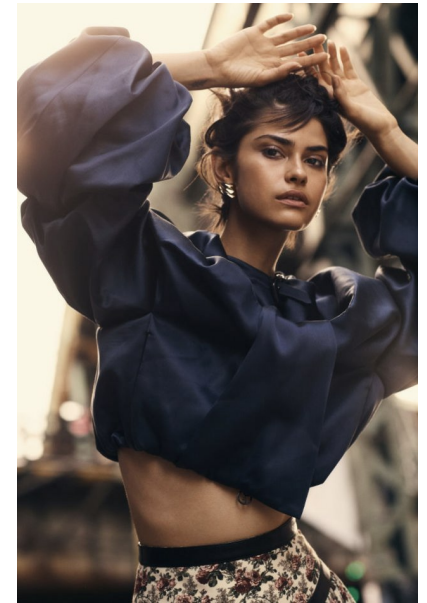

HANNAH KLEIT

Height 5'9" / 175cm

Bust 32" / 81cm Cup C Waist 25" / 63cm Hips 35.5" / 90cm Dress 4 US / 34 EU / 6

UK Shoes 9 US / 25.5 EU / 8 UK(kids)

Hair Dark Brown Eyes Brown

anm
MANAGEMENT

1159 Dundas St. E, #148 Toronto, ON M4M 3N9

Email: info@anm-mgmt.com Tel: 1.416.792.0357

www.anm-mgmt.com