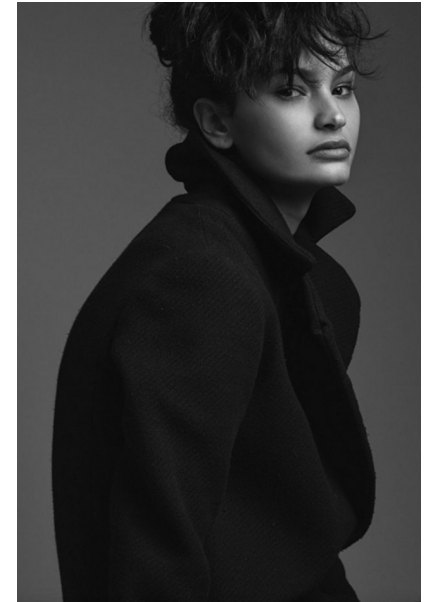

RAYANA BENAMMAR

Height 5'8.5" / 174cm

Bust 32" / 81cm Cup B Waist 23" / 58cm Hips 34" / 86cm Dress 0 - 2 US / 30 - 32 EU / 2 - 4

UK Shoes 8 US / 39 EU / 6 UK

Hair Black Eyes Brown

anm
MANAGEMENT

1159 Dundas St. E, #148 Toronto, ON M4M 3N9

Email: info@anm-mgmt.com Tel: 1.416.792.0357

www.anm-mgmt.com