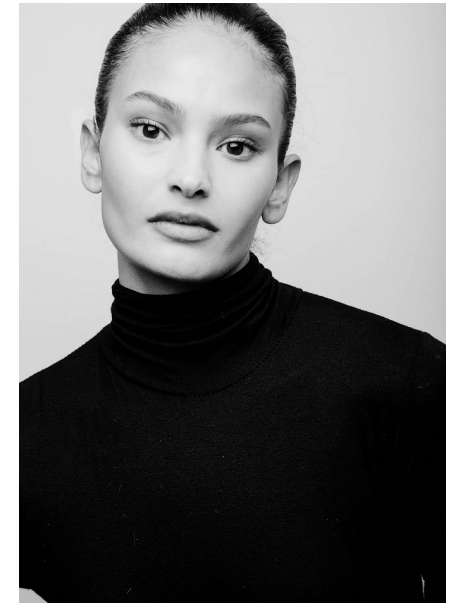

RAYANA BENAMMAR

Height 5'8.5" / 174cm

Bust 32" / 81cm Cup B Waist 23" / 58cm Hips 34" / 86cm Dress 0 - 2 US / 30 - 32 EU / 2 - 4

UK Shoes 8 US / 39 EU / 6 UK

Hair Black Eyes Brown

anm
MANAGEMENT

1159 Dundas St. E, #148 Toronto, ON M4M 3N9

Email: info@anm-mgmt.com Tel: 1.416.792.0357

www.anm-mgmt.com

RAYANA BENAMMAR

Height 5'8.5" / 174cm

Bust 32" / 81cm Cup B Waist 23" / 58cm Hips 34" / 86cm Dress 0 - 2 US / 30 - 32 EU / 2 - 4

UK Shoes 8 US / 39 EU / 6 UK