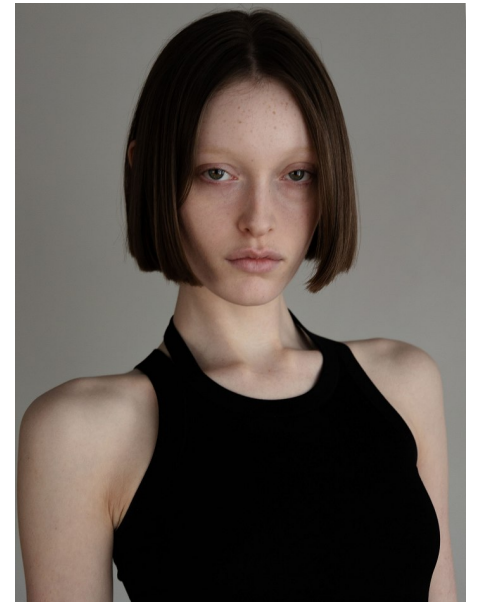

AVAH ADAMS

Height 5'7" / 170cm

Bust 30" / 76cm Cup A Waist 23" / 58cm Hips 34.5" / 87cm Dress 0 US / 30 EU / 2

UK Shoes 7.5 US / 38.5 EU / 5.5 UK

Hair Brown Eyes Brown

anm
MANAGEMENT

1159 Dundas St. E, #148 Toronto, ON M4M 3N9

Email: info@anm-mgmt.com Tel: 1.416.792.0357

www.anm-mgmt.com