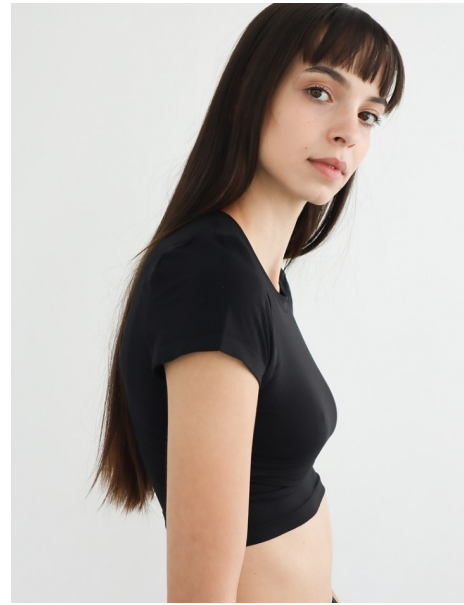

RILEY SUTTON

Height 5'9.5" / 176cm

Bust 31" / 79cm Waist 25" / 63cm Hips 35" / 89cm Dress 2 US / 32 EU / 4 UK Shoes 7.5

US / 38.5 EU / 5.5 UK

Hair *Brown* Eyes *Brown*

anm
MANAGEMENT

1159 Dundas St. E, #148 Toronto, ON M4M 3N9
Email: info@anm-mgmt.com Tel: 1.416.792.0357
www.anm-mgmt.com