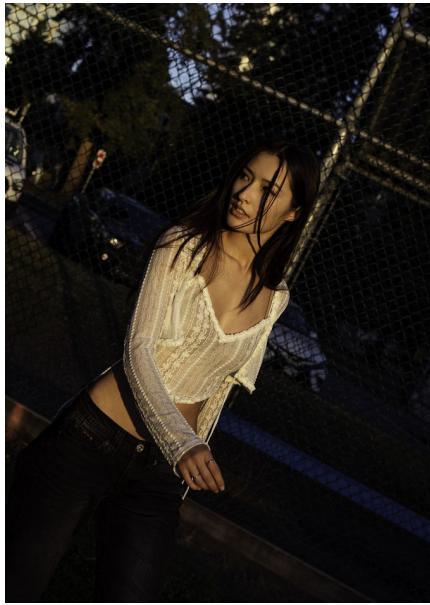

SHANNON LAWRENCE

Height 5'8.5" / 174cm

Bust 32.5" / 83cm Waist 24.5" / 62cm Hips 36" / 92cm Dress 0 - 2 US / 30 - 32 EU / 2 - 4

UK Shoes 7 US / 38 EU / 5 UK

Hair Brown Eyes Brown

anm
MANAGEMENT

1159 Dundas St. E, #148 Toronto, ON M4M 3N9

Email: info@anm-mgmt.com Tel: 1.416.792.0357

www.anm-mgmt.com