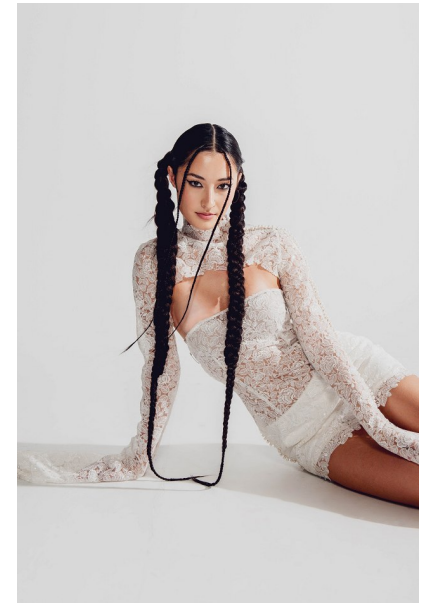

SHANNON LAWRENCE

Height 5'8.5" / 174cm

Bust 32.5" / 83cm Waist 24.5" / 62cm Hips 36" / 92cm Dress 0 - 2 US / 30 - 32 EU / 2 - 4

UK Shoes 7 US / 38 EU / 5 UK

Hair Brown Eyes Brown

anm
MANAGEMENT

1159 Dundas St. E, #148 Toronto, ON M4M 3N9

Email: info@anm-mgmt.com Tel: 1.416.792.0357

www.anm-mgmt.com