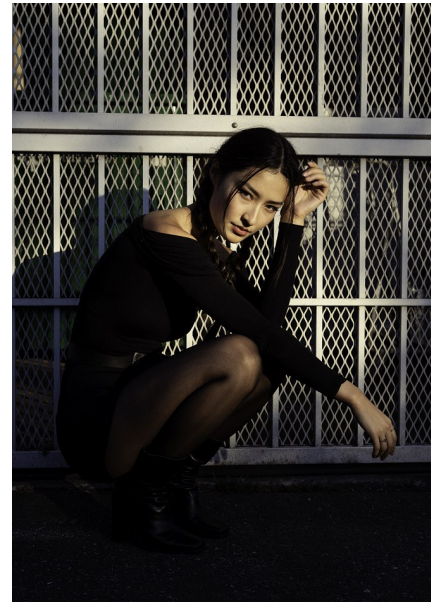

SHANNON LAWRENCE

Height 5'8.5" / 174cm

Bust 32.5" / 83cm Waist 24.5" / 62cm Hips 36" / 92cm Dress 0 - 2 US / 30 - 32 EU / 2 - 4

UK Shoes 7 US / 38 EU / 5 UK

Hair Brown Eyes Brown

anm
MANAGEMENT

1159 Dundas St. E, #148 Toronto, ON M4M 3N9

Email: info@anm-mgmt.com Tel: 1.416.792.0357

www.anm-mgmt.com