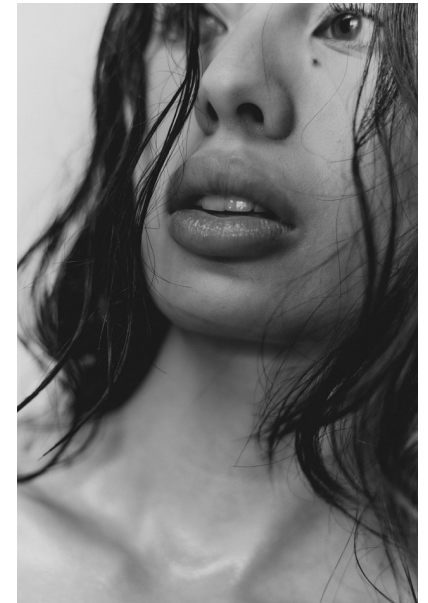

## TAYLYNN SMID

Height 5'9" / 175cm

Bust 31" / 79cm Waist 23.5" / 60cm Hips 33.5" / 85cm Dress 0 - 2 US / 30 - 32 EU / 2 - 4

UK Shoes 9 US / 40 EU / 6.5 UK

Hair Dark Brown Eyes Green / Brown

**anm**  
MANAGEMENT