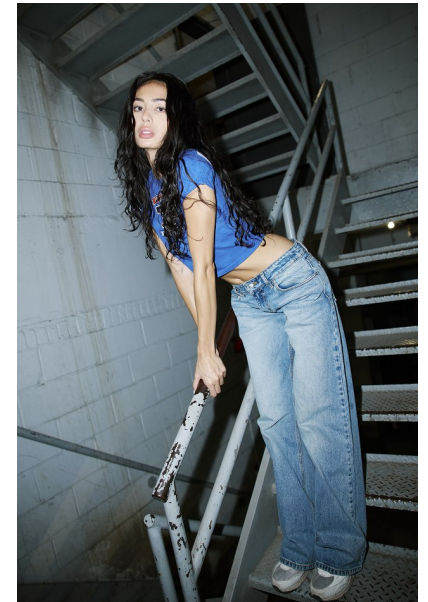

TAYLYNN SMID

Height 5'9" / 175cm

Bust 31" / 79cm Waist 23.5" / 60cm Hips 33.5" / 85cm Dress 0 - 2 US / 30 - 32 EU / 2 - 4

UK Shoes 9 US / 40 EU / 6.5 UK

Hair Dark Brown Eyes Green / Brown

anm
MANAGEMENT

1159 Dundas St. E, #148 Toronto, ON M4M 3N9

Email: info@anm-mgmt.com Tel: 1.416.792.0357

www.anm-mgmt.com