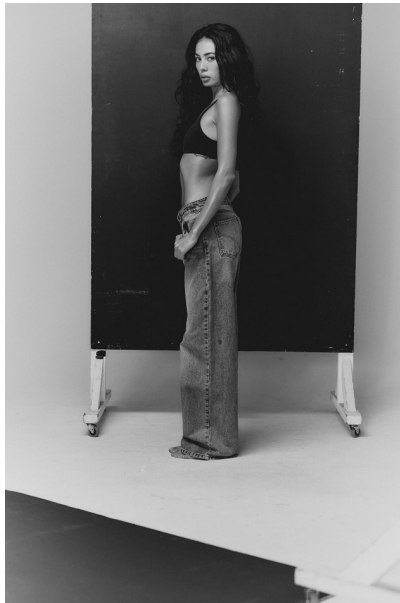

## TAYLYNN SMID

Height 5'9" / 175cm

Bust 31" / 79cm Waist 23.5" / 60cm Hips 33.5" / 85cm Dress 0 - 2 US / 30 - 32 EU / 2 - 4

UK Shoes 9 US / 40 EU / 6.5 UK

Hair Dark Brown Eyes Green / Brown

**anm**  
MANAGEMENT