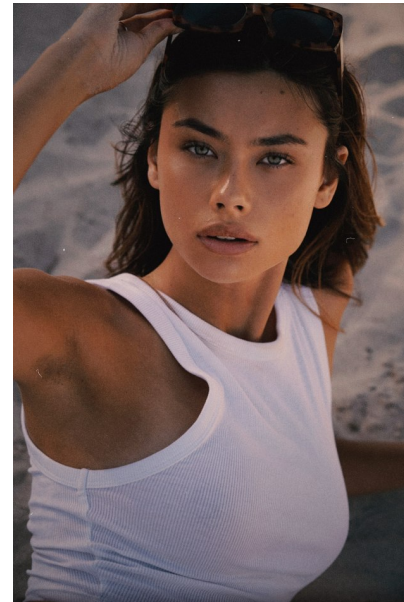

CHLOE HOCK

Height 5'8" / 173cm

Bust 32" / 81cm Cup C Waist 25" / 63cm Hips 35" / 89cm Dress 2 - 4 US / 32 - 34 EU / 4 - 6

UK Shoes 8.5 US / 39.5 EU / 6 UK

Hair Dark Brown Eyes Green

anm
MANAGEMENT

1159 Dundas St. E, #148 Toronto, ON M4M 3N9

Email: info@anm-mgmt.com Tel: 1.416.792.0357

www.anm-mgmt.com