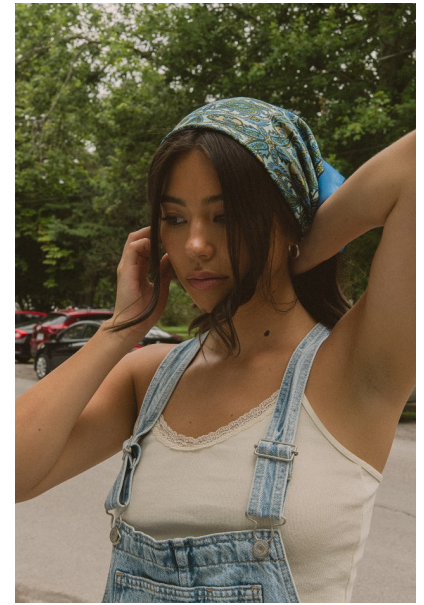

ALEXANDRA KELLER

Height 5'8.5" / 174cm

Bust 32.5" / 82cm Waist 26.5" / 67cm Hips 36.5" / 93cm Dress 2 - 4 US / 32 - 34 EU / 4 - 6

UK Shoes 7 US / 38 EU / 5 UK

Hair Brown Eyes Brown

anm
MANAGEMENT

1159 Dundas St. E, #148 Toronto, ON M4M 3N9

Email: info@anm-mgmt.com Tel: 1.416.792.0357

www.anm-mgmt.com