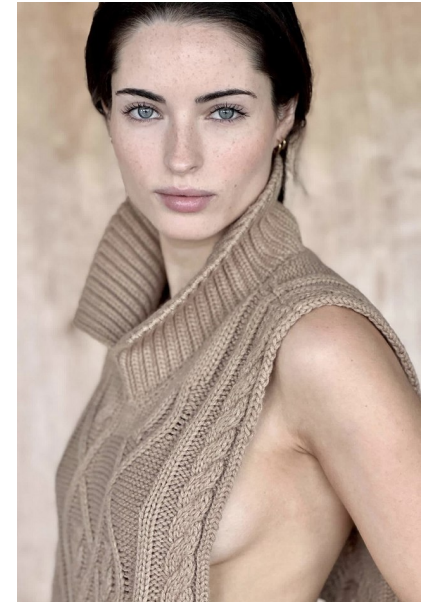

RENEE MURDEN

Height 5'7" / 170cm

Bust 32" / 81cm Cup B Waist 24" / 61cm Hips 35" / 89cm Dress 2 US / 32 EU / 4

UK Shoes 7.5 US / 38.5 EU / 5.5 UK

Hair Dark Brown Eyes Blue

anm
MANAGEMENT

1159 Dundas St. E, #148 Toronto, ON M4M 3N9

Email: info@anm-mgmt.com Tel: 1.416.792.0357

www.anm-mgmt.com