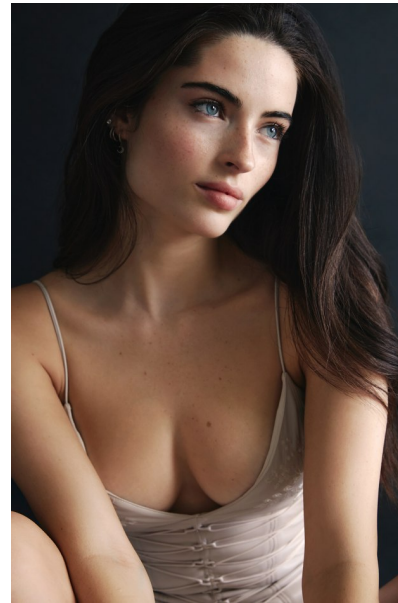

RENEE MURDEN

Height 5'7" / 170cm

Bust 32" / 81cm Cup B Waist 24" / 61cm Hips 35" / 89cm Dress 2 US / 32 EU / 4

UK Shoes 7.5 US / 38.5 EU / 5.5 UK

Hair Dark Brown Eyes Blue

anm
MANAGEMENT

1159 Dundas St. E, #148 Toronto, ON M4M 3N9

Email: info@anm-mgmt.com Tel: 1.416.792.0357

www.anm-mgmt.com

RENEE MURDEN

Height 5'7" / 170cm

Bust 32" / 81cm Cup B Waist 24" / 61cm Hips 35" / 89cm Dress 2 US / 32 EU / 4

UK Shoes 7.5 US / 38.5 EU / 5.5 UK