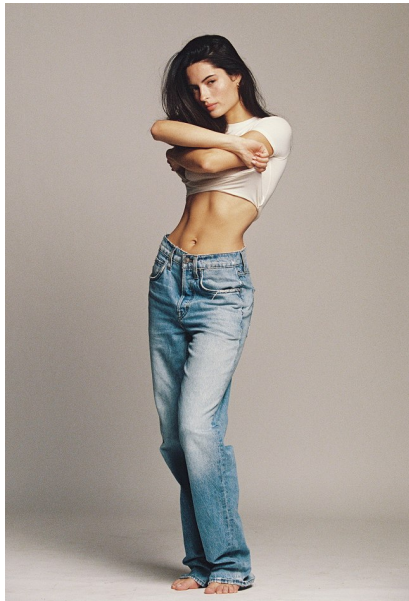

RENEE MURDEN

Height 5'7" / 170cm

Bust 32" / 81cm Cup B Waist 24" / 61cm Hips 35" / 89cm Dress 2 US / 32 EU / 4

UK Shoes 7.5 US / 38.5 EU / 5.5 UK

Hair Dark Brown Eyes Blue

anm
MANAGEMENT

1159 Dundas St. E, #148 Toronto, ON M4M 3N9

Email: info@anm-mgmt.com Tel: 1.416.792.0357

www.anm-mgmt.com