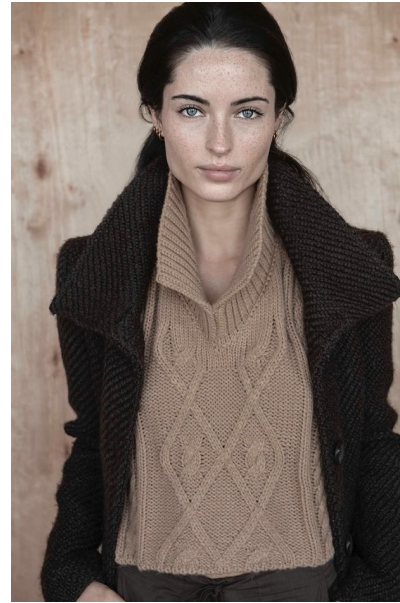

RENEE MURDEN

Height 5'7" / 170cm

Bust 32" / 81cm Cup B Waist 24" / 61cm Hips 35" / 89cm Dress 2 US / 32 EU / 4

UK Shoes 7.5 US / 38.5 EU / 5.5 UK

Hair Dark Brown Eyes Blue

anm
MANAGEMENT

1159 Dundas St. E, #148 Toronto, ON M4M 3N9

Email: info@anm-mgmt.com Tel: 1.416.792.0357

www.anm-mgmt.com