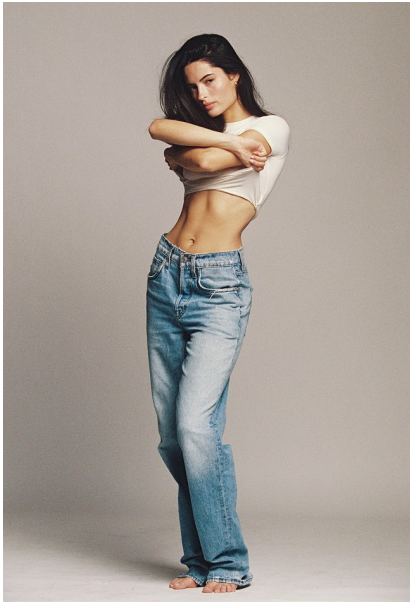

RENEE MURDEN

Height 5'7" / 170cm

Bust 32" / 81cm Cup B Waist 24" / 61cm Hips 35" / 89cm Dress 2 US / 32 EU / 4

UK Shoes 7.5 US / 38.5 EU / 5.5 UK

Hair Dark Brown Eyes Blue

anm
MANAGEMENT

1159 Dundas St. E, #148 Toronto, ON M4M 3N9

Email: info@anm-mgmt.com Tel: 1.416.792.0357

www.anm-mgmt.com