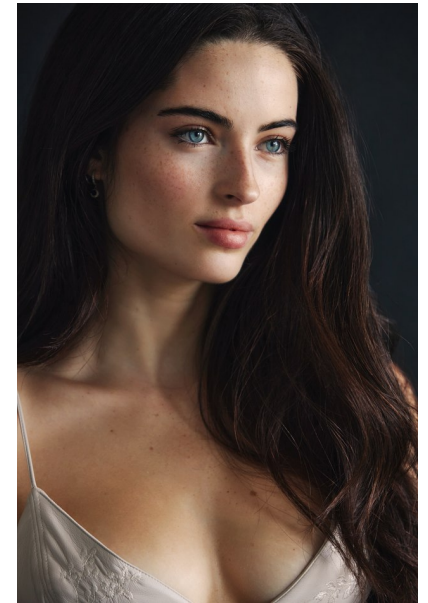

RENEE MURDEN

Height 5'7" / 170cm

Bust 32" / 81cm Cup B Waist 24" / 61cm Hips 35" / 89cm Dress 2 US / 32 EU / 4

UK Shoes 7.5 US / 38.5 EU / 5.5 UK

Hair Dark Brown Eyes Blue

anm
MANAGEMENT

1159 Dundas St. E, #148 Toronto, ON M4M 3N9

Email: info@anm-mgmt.com Tel: 1.416.792.0357

www.anm-mgmt.com

RENEE MURDEN

Height 5'7" / 170cm

Bust 32" / 81cm Cup B Waist 24" / 61cm Hips 35" / 89cm Dress 2 US / 32 EU / 4

UK Shoes 7.5 US / 38.5 EU / 5.5 UK