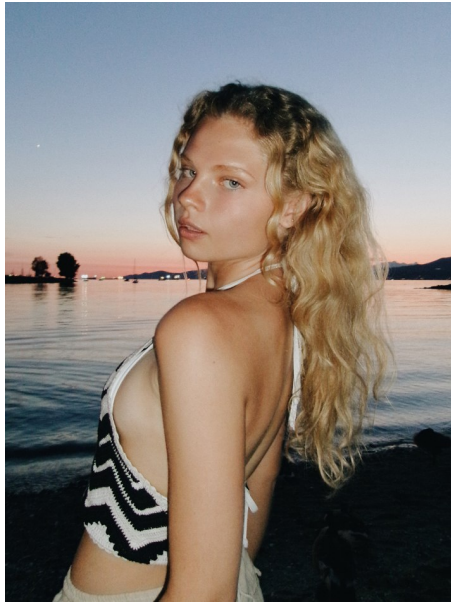

SASHA BOULTON

Height 5'9" / 175cm

Bust 34" / 86cm Waist 26" / 66cm Hips 36.5" / 93cm Dress 2 - 4 US / 32 - 34 EU / 4 - 6

UK Shoes 9 US / 40 EU / 6.5 UK

Hair Blonde Eyes Blue

anm
MANAGEMENT

1159 Dundas St. E, #148 Toronto, ON M4M 3N9
Email: info@anm-mgmt.com Tel: 1.416.792.0357
www.anm-mgmt.com