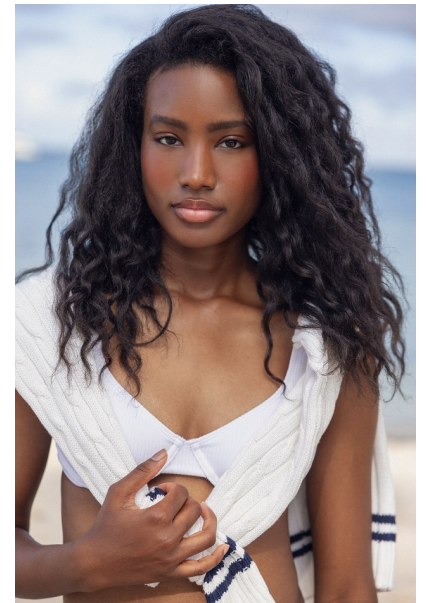

JASMIN SIMONE

Height 5'8.5" / 174cm

Bust 32" / 81cm Waist 24" / 61cm Hips 34" / 86cm Dress 2 - 4 US / 32 - 34 EU / 4 - 6

UK Shoes 8 US / 39 EU / 6 UK

Hair *Dark Brown* Eyes *Brown*

anm
MANAGEMENT

1159 Dundas St. E, #148 Toronto, ON M4M 3N9

Email: info@anm-mgmt.com Tel: 1.416.792.0357

www.anm-mgmt.com