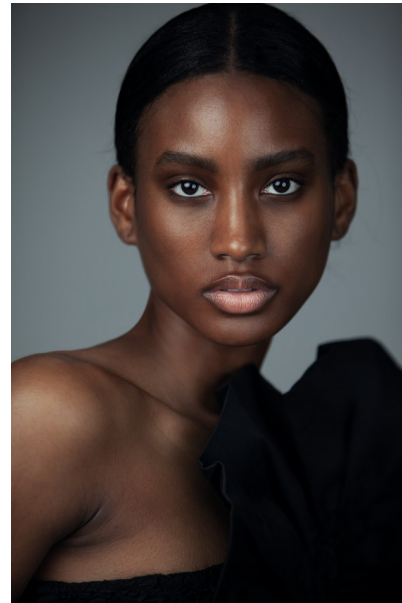

JASMIN SIMONE

Height 5'8.5" / 174cm

Bust 32" / 81cm Waist 24" / 61cm Hips 34" / 86cm Dress 2 - 4 US / 32 - 34 EU / 4 - 6

UK Shoes 8 US / 39 EU / 6 UK

Hair *Dark Brown* Eyes *Brown*

anm
MANAGEMENT

1159 Dundas St. E, #148 Toronto, ON M4M 3N9

Email: info@anm-mgmt.com Tel: 1.416.792.0357

www.anm-mgmt.com