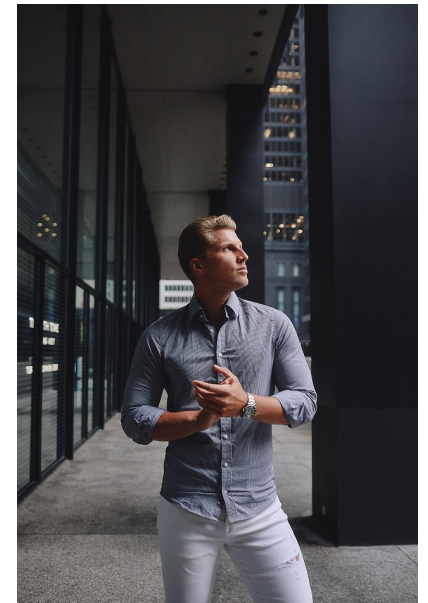

MARCO SUPPER

Height 6'0" / 183cm

Chest 40" / 101cm Waist 32" / 81cm Inseam 33" / 84cm Shoes 12 US / 46.5 EU / 11.5 UK

Hair Dark Blonde Eyes Blue

anm
MANAGEMENT

1159 Dundas St. E, #148 Toronto, ON M4M 3N9

Email: info@anm-mgmt.com Tel: 1.416.792.0357

www.anm-mgmt.com

MARCO SUPPER

Height 6'0" / 183cm

Chest 40" / 101cm Waist 32" / 81cm Inseam 33" / 84cm Shoes 12 US / 46.5 EU / 11.5 UK

Hair Dark Blonde Eyes Blue

anm
MANAGEMENT

1159 Dundas St. E, #148 Toronto, ON M4M 3N9