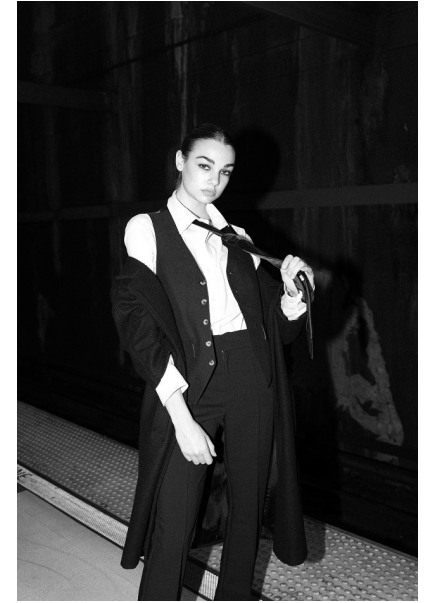

REAGAN HENRY

Height 5'7.5" / 171cm

Bust 28" / 71cm Waist 23" / 59cm Hips 32" / 81cm Dress 00 US / 28 EU / 0 UK Shoes 7 US / 38

EU / 5 UK

Hair Brown Eyes Brown

anm
MANAGEMENT

1159 Dundas St. E, #148 Toronto, ON M4M 3N9

Email: info@anm-mgmt.com Tel: 1.416.792.0357

www.anm-mgmt.com