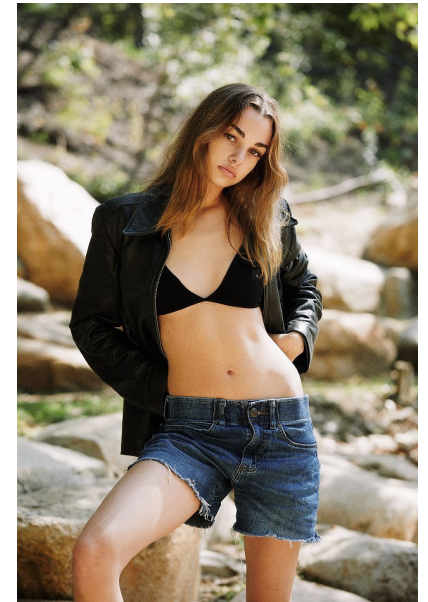

REAGAN HENRY

Height 5'7.5" / 171cm

Bust 28" / 71cm Waist 23" / 59cm Hips 32" / 81cm Dress 00 US / 28 EU / 0 UK Shoes 7 US / 38

EU / 5 UK

Hair Brown Eyes Brown

anm
MANAGEMENT

1159 Dundas St. E, #148 Toronto, ON M4M 3N9

Email: info@anm-mgmt.com Tel: 1.416.792.0357

www.anm-mgmt.com