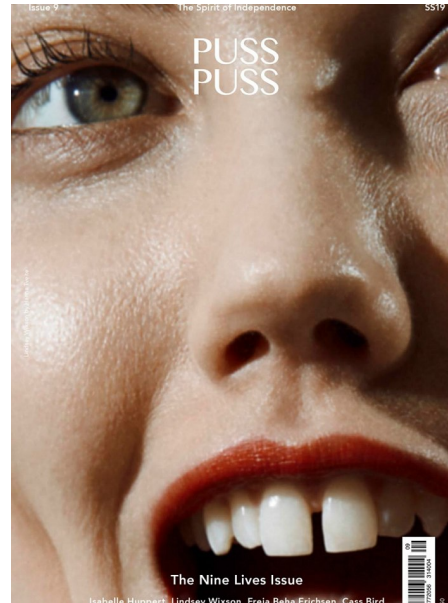

LINDSEY WIXSON

Height 5'10" / 178cm

Bust 33" / 84cm Waist 26" / 66cm Hips 34" / 86cm Dress 2 US / 32 EU / 4 UK Shoes 9 US / 40 EU / 6.5 UK

Hair Dark Blonde Eyes Blue / Green

anm
MANAGEMENT

1159 Dundas St. E, #148 Toronto, ON M4M 3N9
Email: info@anm-mgmt.com Tel: 1.416.792.0357
www.anm-mgmt.com