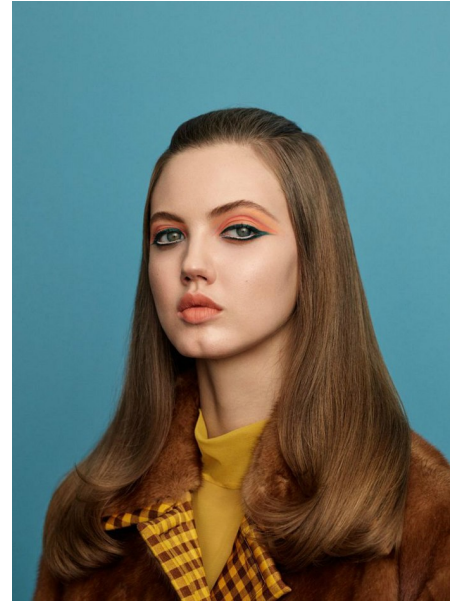

LINDSEY WIXSON

Height 5'10" / 178cm

Bust 33" / 84cm Waist 26" / 66cm Hips 34" / 86cm Dress 2 US / 32 EU / 4 UK Shoes 9 US / 40 EU / 6.5 UK

Hair Dark Blonde Eyes Blue / Green

anm

MANAGEMENT

1159 Dundas St. E, #148 Toronto, ON M4M 3N9
Email: info@anm-mgmt.com Tel: 1.416.792.0357
www.anm-mgmt.com