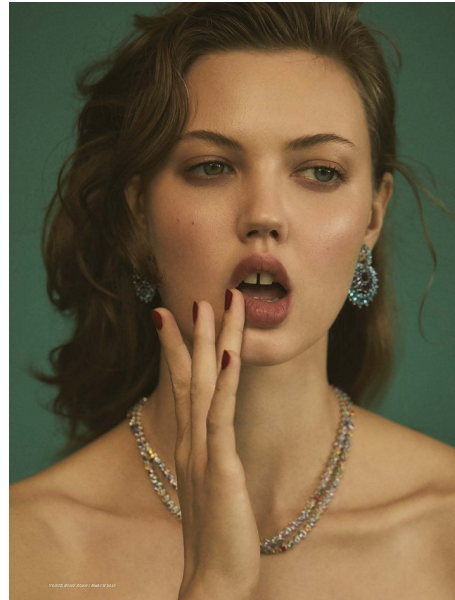

LINDSEY WIXSON

Height 5'10" / 178cm

Bust 33" / 84cm Waist 26" / 66cm Hips 34" / 86cm Dress 2 US / 32 EU / 4 UK Shoes 9 US / 40 EU / 6.5 UK

Hair Dark Blonde Eyes Blue / Green

anm

MANAGEMENT

1159 Dundas St. E, #148 Toronto, ON M4M 3N9
Email: info@anm-mgmt.com Tel: 1.416.792.0357
www.anm-mgmt.com

Top and vest: **Miu Miu**
 Shoes: **St. Michael**
 Left pant:
 Top and vest: **CAULY KLEIN** **ANTONYAC**
 Hair and Makeup: **Chanel**

Designed by:
ESQUARED2
 Hair and Makeup:
Chanel

LINDSEY WIXSON

Height 5'10" / 178cm