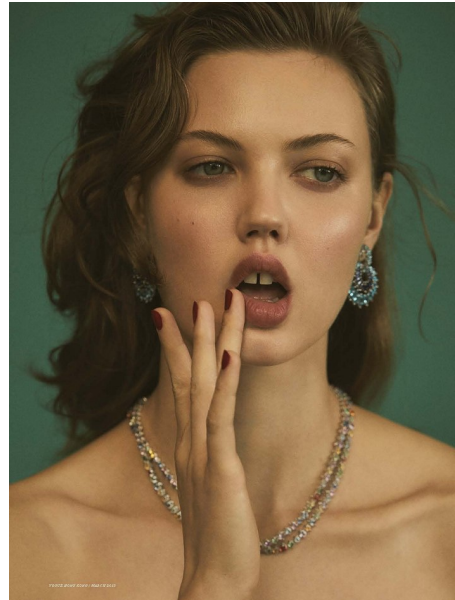

LINDSEY WIXSON

Height 5'10" / 178cm

Bust 33" / 84cm Waist 26" / 66cm Hips 34" / 86cm Dress 2 US / 32 EU / 4 UK Shoes 9 US / 40 EU / 6.5 UK

Hair Dark Blonde Eyes Blue / Green

anm
MANAGEMENT

1159 Dundas St. E, #148 Toronto, ON M4M 3N9
Email: info@anm-mgmt.com Tel: 1.416.792.0357
www.anm-mgmt.com