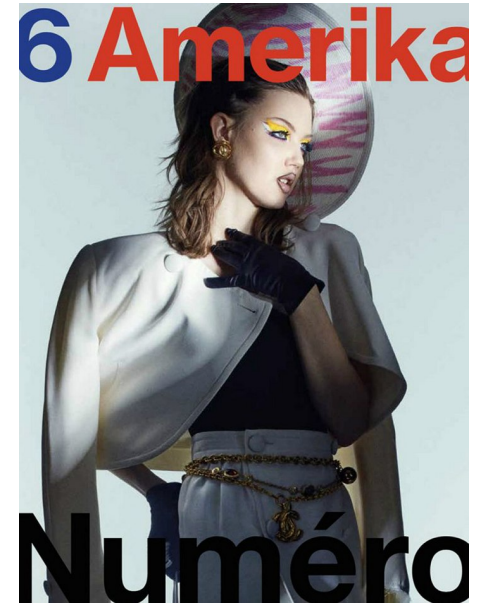

# LINDSEY WIXSON

Height 5'10" / 178cm

Bust 33" / 84cm Waist 26" / 66cm Hips 34" / 86cm Dress 2 US / 32 EU / 4 UK Shoes 9 US / 40 EU / 6.5 UK

Hair Dark Blonde Eyes Blue / Green

## LINDSEY WIXSON

Height 5'10" / 178cm

Bust 33" / 84cm Waist 26" / 66cm Hips 34" / 86cm Dress 2 US / 32 EU / 4 UK Shoes 9 US / 40 EU / 6.5 UK

Hair Dark Blonde Eyes Blue / Green

**anm**  
MANAGEMENT

1159 Dundas St. E, #148 Toronto, ON M4M 3N9  
Email: info@anm-mgmt.com Tel: 1.416.792.0357  
www.anm-mgmt.com