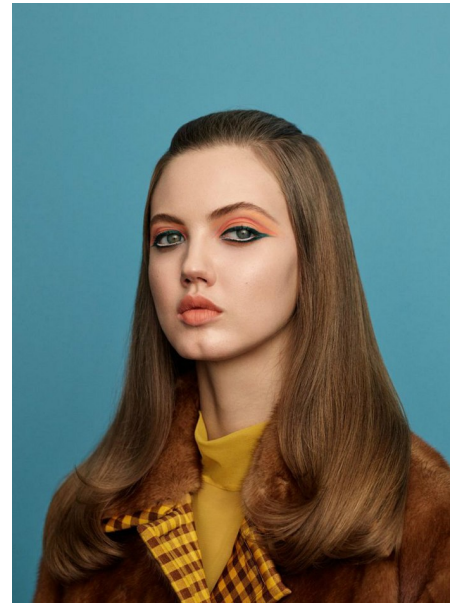

# LINDSEY WIXSON

Height 5'10" / 178cm

Bust 33" / 84cm Waist 26" / 66cm Hips 34" / 86cm Dress 2 US / 32 EU / 4 UK Shoes 9 US / 40 EU / 6.5 UK

Hair Dark Blonde Eyes Blue / Green