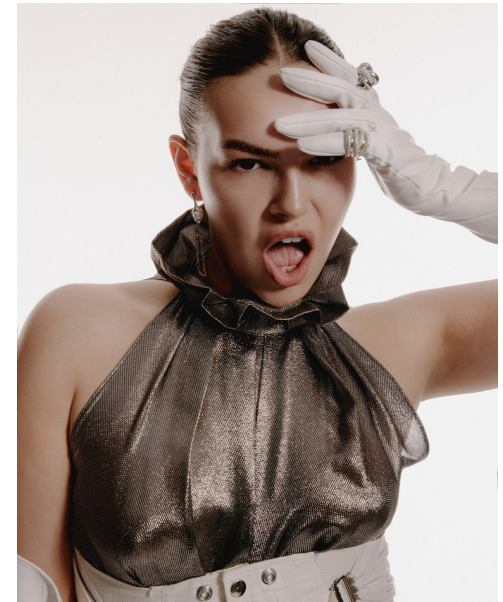

# CRISTAL CHAVEZ

Height 5'10" / 178cm

Bust 33" / 84cm Cup B Waist 28" / 71cm Hips 40" / 101cm Dress 6 - 8 US / 36 - 38 EU / 8 - 10

UK Shoes 8 US / 39 EU / 6 UK

Hair Brown Eyes Brown

**anm**  
MANAGEMENT

1159 Dundas St. E, #148 Toronto, ON M4M 3N9