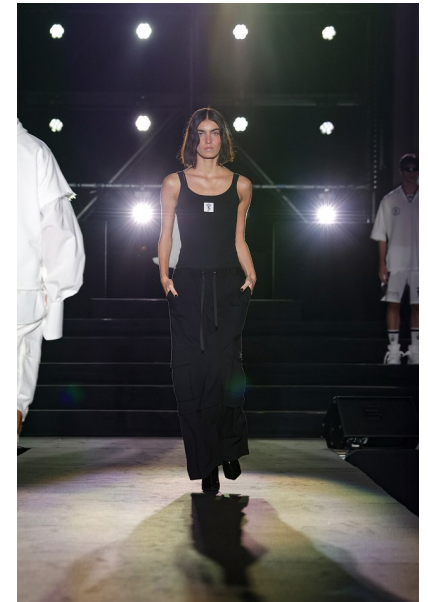

# AMAÑ«LLE GÃ©ORY

Height 5'11" / 180cm

Bust 32" / 81cm Waist 24" / 61cm Hips 35.5" / 90cm Dress 2 - 4 US / 32 - 34 EU / 4 - 6

UK Shoes 9 US / 25.5 EU / 8 UK(kids)

Hair Brown Eyes Blue

## AMAÑ«LLE GÃ©RY

Height 5'11" / 180cm

Bust 32" / 81cm Waist 24" / 61cm Hips 35.5" / 90cm Dress 2 - 4 US / 32 - 34 EU / 4 - 6

UK Shoes 9 US / 25.5 EU / 8 UK(kids)

Hair Brown Eyes Blue

**anm**  
MANAGEMENT

1159 Dundas St. E, #148 Toronto, ON M4M 3N9