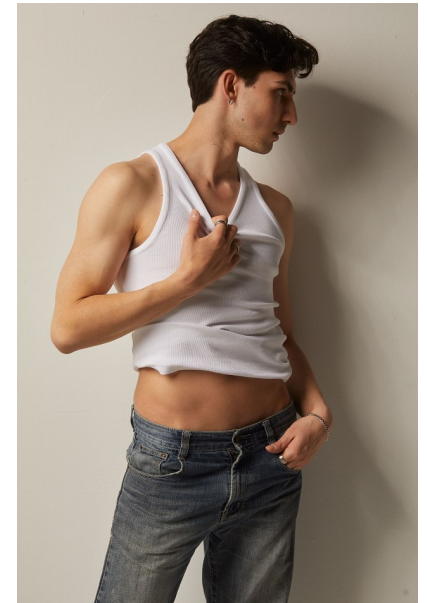

SAM BOLIANATZ

Height 6'1.5" / 186cm

Chest 39" / 99cm Waist 29" / 74cm Inseam 34" / 86cm Suit 41" / 104cm / 51 Shoes 11 US / 45.5

EU / 10.5 UK

Hair *Dark Brown* Eyes *Dark Brown*

anm
MANAGEMENT

1159 Dundas St. E, #148 Toronto, ON M4M 3N9

Email: info@anm-mgmt.com Tel: 1.416.792.0357

www.anm-mgmt.com