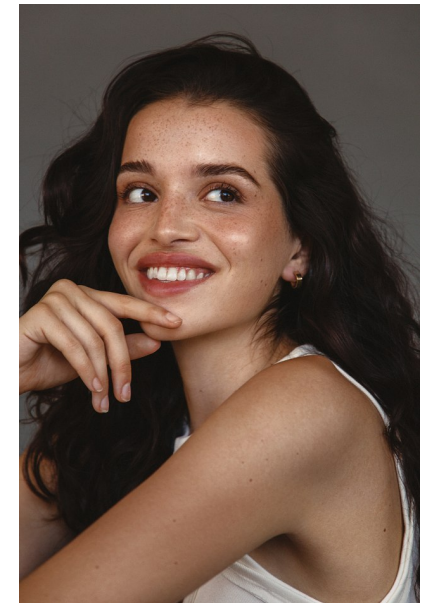

ANNIE ESCANDON

Height 5'7" / 170cm

Bust 32" / 81cm Waist 24" / 61cm Hips 34" / 86cm Dress 2 US / 32 EU / 4 UK Shoes 8 US / 39 EU / 6 UK

Hair *Brown* Eyes *Brown*

anm
MANAGEMENT

1159 Dundas St. E, #148 Toronto, ON M4M 3N9
Email: info@anm-mgmt.com Tel: 1.416.792.0357
www.anm-mgmt.com

ANNIE ESCANDON

Height 5'7" / 170cm

Bust 32" / 81cm Waist 24" / 61cm Hips 34" / 86cm Dress 2 US / 32 EU / 4 UK Shoes 8 US / 39 EU / 6 UK

Hair Brown Eyes Brown

anm
MANAGEMENT

1159 Dundas St. E, #148 Toronto, ON M4M 3N9
Email: info@anm-mgmt.com Tel: 1.416.792.0357
www.anm-mgmt.com