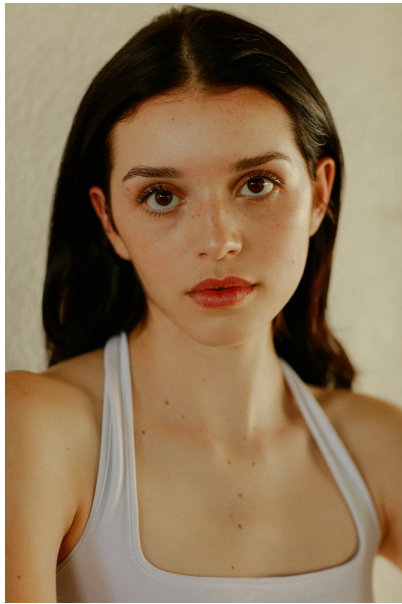

ANNIE ESCANDON

Height 5'7" / 170cm

Bust 32" / 81cm Waist 24" / 61cm Hips 34" / 86cm Dress 2 US / 32 EU / 4 UK Shoes 8 US / 39 EU / 6 UK

Hair *Brown* Eyes *Brown*

anm
MANAGEMENT

1159 Dundas St. E, #148 Toronto, ON M4M 3N9
Email: info@anm-mgmt.com Tel: 1.416.792.0357
www.anm-mgmt.com

ANNIE ESCANDON

Height 5'7" / 170cm

Bust 32" / 81cm Waist 24" / 61cm Hips 34" / 86cm Dress 2 US / 32 EU / 4 UK Shoes 8 US / 39 EU / 6 UK

Hair Brown Eyes Brown

anm
MANAGEMENT

1159 Dundas St. E, #148 Toronto, ON M4M 3N9
Email: info@anm-mgmt.com Tel: 1.416.792.0357
www.anm-mgmt.com