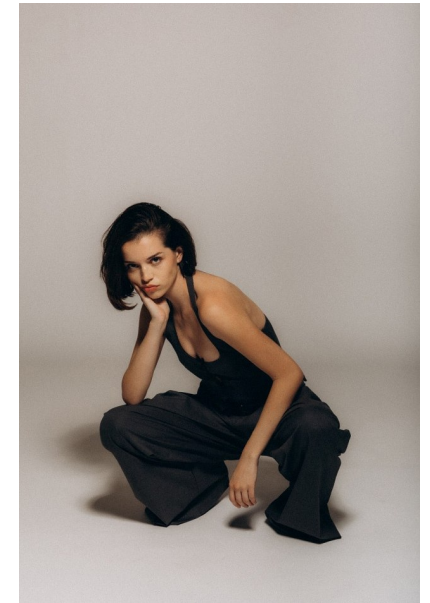

ANNIE ESCANDON

Height 5'7" / 170cm

Bust 32" / 81cm Waist 24" / 61cm Hips 34" / 86cm Dress 2 US / 32 EU / 4 UK Shoes 8 US / 39 EU / 6 UK

Hair *Brown* Eyes *Brown*

anm
MANAGEMENT

1159 Dundas St. E, #148 Toronto, ON M4M 3N9
Email: info@anm-mgmt.com Tel: 1.416.792.0357
www.anm-mgmt.com

ANNIE ESCANDON

Height 5'7" / 170cm

Bust 32" / 81cm Waist 24" / 61cm Hips 34" / 86cm Dress 2 US / 32 EU / 4 UK Shoes 8 US / 39 EU / 6 UK

Hair Brown Eyes Brown

anm
MANAGEMENT

1159 Dundas St. E, #148 Toronto, ON M4M 3N9
Email: info@anm-mgmt.com Tel: 1.416.792.0357
www.anm-mgmt.com