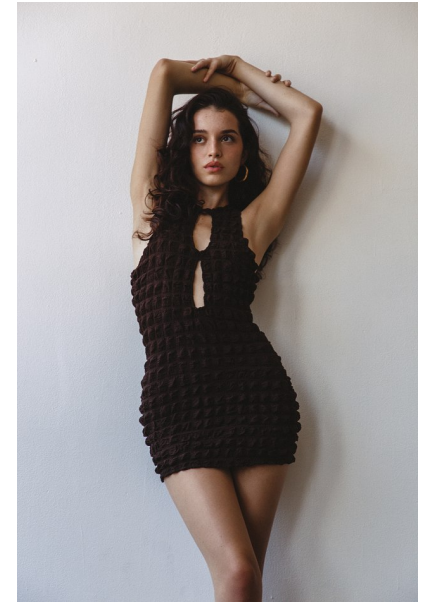

ANNIE ESCANDON

Height 5'7" / 170cm

Bust 32" / 81cm Waist 24" / 61cm Hips 34" / 86cm Dress 2 US / 32 EU / 4 UK Shoes 8 US / 39 EU / 6 UK

Hair *Brown* Eyes *Brown*

anm
MANAGEMENT

1159 Dundas St. E, #148 Toronto, ON M4M 3N9
Email: info@anm-mgmt.com Tel: 1.416.792.0357
www.anm-mgmt.com

ANNIE ESCANDON

Height 5'7" / 170cm

Bust 32" / 81cm Waist 24" / 61cm Hips 34" / 86cm Dress 2 US / 32 EU / 4 UK Shoes 8 US / 39 EU / 6 UK

Hair Brown Eyes Brown

anm
MANAGEMENT

1159 Dundas St. E, #148 Toronto, ON M4M 3N9
Email: info@anm-mgmt.com Tel: 1.416.792.0357
www.anm-mgmt.com