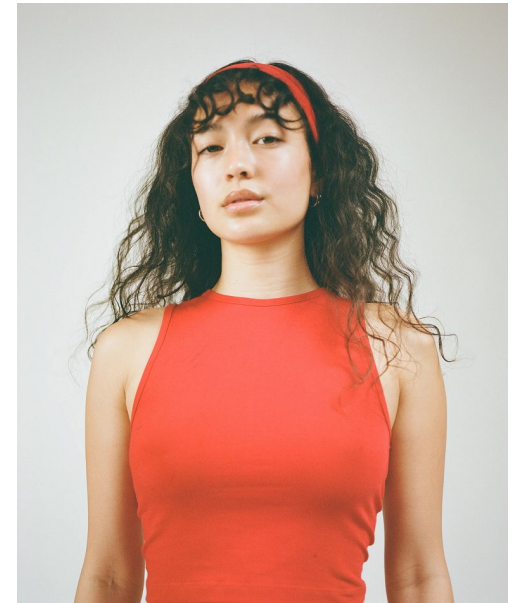

## ZOÃ« BUTCHER

Height 5'7" / 170cm

Bust 32" / 81cm Waist 25" / 63cm Hips 35" / 89cm Dress 2 - 4 US / 32 - 34 EU / 4 - 6

UK Shoes 6.5 US / 37.5 EU / 4.5 UK

Hair Brown Eyes Brown

**anm**  
MANAGEMENT

1159 Dundas St. E, #148 Toronto, ON M4M 3N9

# ZOÃ« BUTCHER

Height 5'7" / 170cm

Bust 32" / 81cm Waist 25" / 63cm Hips 35" / 89cm Dress 2 - 4 US / 32 - 34 EU / 4 - 6

UK Shoes 6.5 US / 37.5 EU / 4.5 UK

Hair Brown Eyes Brown

**anm**  
MANAGEMENT

1159 Dundas St. E, #148 Toronto, ON M4M 3N9

## ZOË « BUTCHER

Height 5'7" / 170cm

Bust 32" / 81cm Waist 25" / 63cm Hips 35" / 89cm Dress 2 - 4 US / 32 - 34 EU / 4 - 6 UK Shoes 6.5 US / 37.5  
EU / 4.5 UK

Hair *Brown* Eyes *Brown*

**anm**  
MANAGEMENT