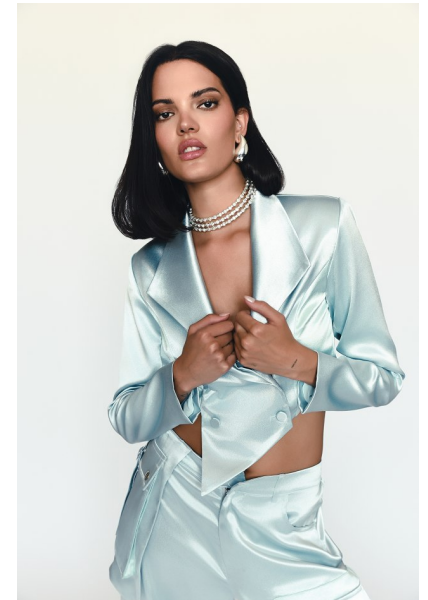

MEGHAN WIGGINS

Height 5'10" / 178cm

Bust 34" / 86cm Cup C Waist 26" / 66cm Hips 36" / 92cm Dress 4 US / 34 EU / 6 UK Shoes 9

US / 40 EU / 6.5 UK

Hair Brown Eyes Brown

anm
MANAGEMENT

1159 Dundas St. E, #148 Toronto, ON M4M 3N9

Email: info@anm-mgmt.com Tel: 1.416.792.0357

www.anm-mgmt.com