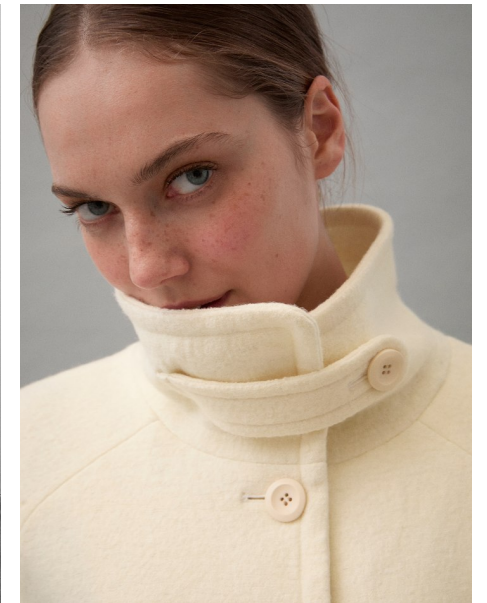

KINGA RAJMAN

Height 5'10.5" / 179cm

Bust 33.5" / 85cm Waist 23.5" / 60cm Hips 35" / 89cm Dress 4 US / 34 EU / 6 UK Shoes 10 US / 41 EU / 7 UK

Hair Dark Blonde Eyes Blue

anm
MANAGEMENT

1159 Dundas St. E, #148 Toronto, ON M4M 3N9
Email: info@anm-mgmt.com Tel: 1.416.792.0357
www.anm-mgmt.com