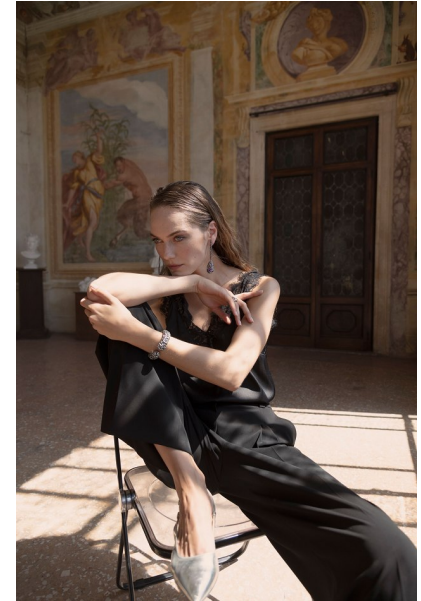

## KINGA RAJMAN

Height 5'10.5" / 179cm

Bust 33.5" / 85cm Waist 23.5" / 60cm Hips 35" / 89cm Dress 4 US / 34 EU / 6 UK Shoes 10 US / 41 EU / 7 UK

Hair Dark Blonde Eyes Blue

**anm**  
MANAGEMENT

1159 Dundas St. E, #148 Toronto, ON M4M 3N9  
Email: info@anm-mgmt.com Tel: 1.416.792.0357  
www.anm-mgmt.com