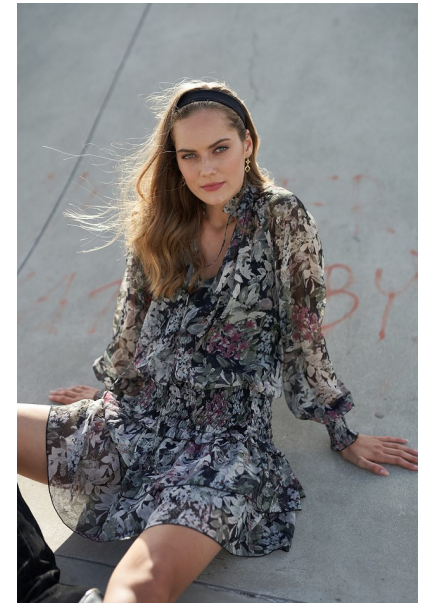

## KINGA RAJMAN

Height 5'10.5" / 179cm

Bust 33.5" / 85cm Waist 23.5" / 60cm Hips 35" / 89cm Dress 4 US / 34 EU / 6 UK Shoes 10 US / 41 EU / 7 UK

Hair Dark Blonde Eyes Blue

**anm**  
MANAGEMENT

1159 Dundas St. E, #148 Toronto, ON M4M 3N9  
Email: info@anm-mgmt.com Tel: 1.416.792.0357  
www.anm-mgmt.com