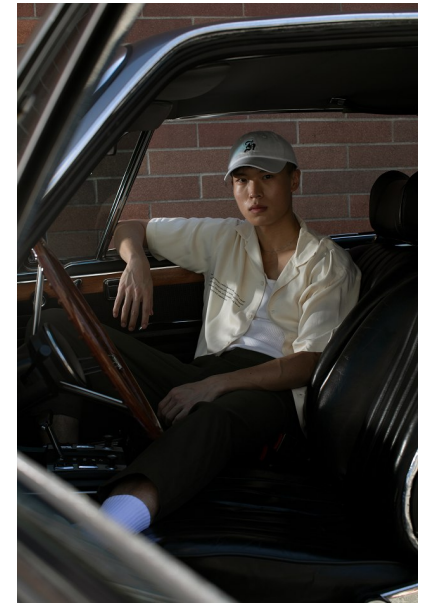

LIAM WONG

Height 6'2" / 188cm

Chest 38" / 97cm Waist 29" / 74cm Inseam 32" / 81cm Suit 40" / 101cm / 50 Shoes 11 US / 45

EU / 10.5 UK

Hair Black Eyes Brown

anm
MANAGEMENT

1159 Dundas St. E, #148 Toronto, ON M4M 3N9

Email: info@anm-mgmt.com Tel: 1.416.792.0357

www.anm-mgmt.com