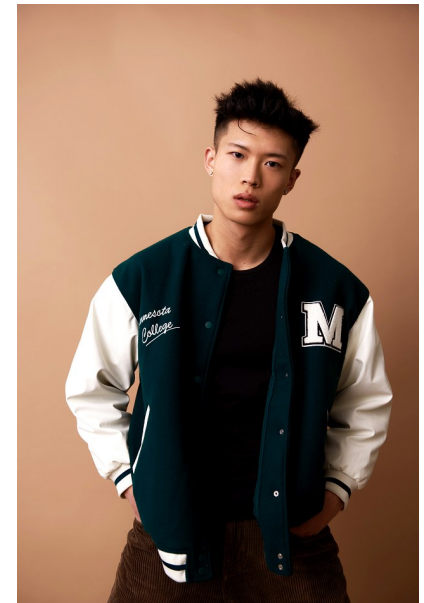

LIAM WONG

Height 6'2" / 188cm

Chest 38" / 97cm Waist 29" / 74cm Inseam 32" / 81cm Suit 40" / 101cm / 50 Shoes 11 US / 45

EU / 10.5 UK

Hair *Black* Eyes *Brown*

anm

MANAGEMENT

1159 Dundas St. E, #148 Toronto, ON M4M 3N9

Email: info@anm-mgmt.com Tel: 1.416.792.0357

www.anm-mgmt.com

LIAM WONG

Height 6'2" / 188cm

Chest 38" / 97cm Waist 29" / 74cm Inseam 32" / 81cm Suit 40" / 101cm / 50 Shoes 11 US / 45

EU / 10.5 UK

Hair Black Eyes Brown