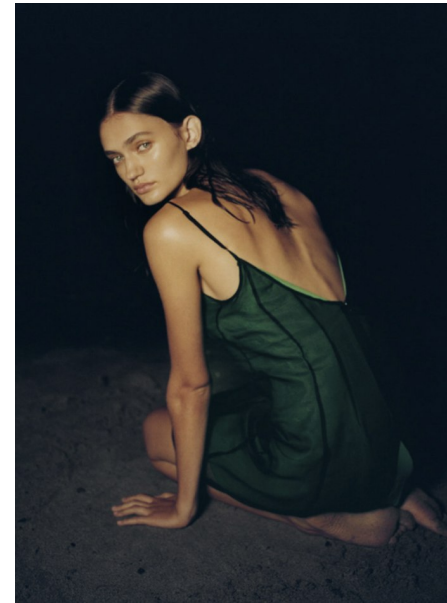

# ALISSA SUGAWARA

Height 5'9.5" / 176cm

Bust 32" / 81cm Waist 25" / 64cm Hips 35" / 89cm Dress 0 - 2 US / 30 - 32 EU / 2 - 4

UK Shoes 8 US / 39 EU / 6 UK

Hair Brown Eyes Green

**anm**  
MANAGEMENT

1159 Dundas St. E, #148 Toronto, ON M4M 3N9

## **ALISSA SUGAWARA**

Height 5'9.5" / 176cm

Bust 32" / 81cm Waist 25" / 64cm Hips 35" / 89cm Dress 0 - 2 US / 30 - 32 EU / 2 - 4

UK Shoes 8 US / 39 EU / 6 UK

Hair Brown Eyes Green

**anm**  
MANAGEMENT

1159 Dundas St. E, #148 Toronto, ON M4M 3N9