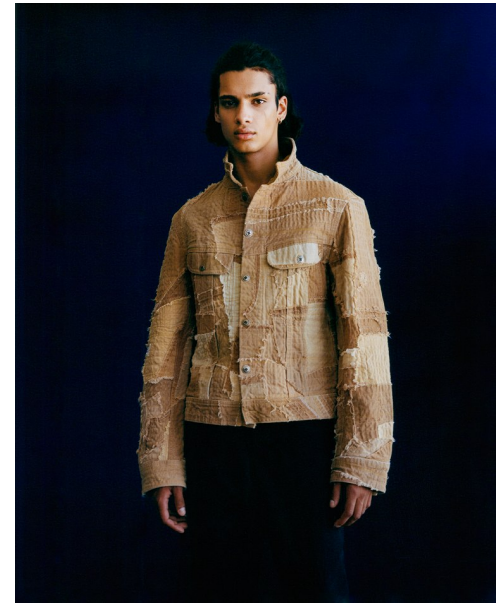

MASE SOMANLALL

Height 6'1.5" / 186cm

Chest 36" / 92cm Waist 27" / 69cm Inseam 32" / 81cm Suit 38" / 97cm / 48 Shoes 11 US / 45.5

EU / 10.5 UK

Hair Black Eyes Brown

anm
MANAGEMENT

1159 Dundas St. E, #148 Toronto, ON M4M 3N9

Email: info@anm-mgmt.com Tel: 1.416.792.0357

www.anm-mgmt.com

MASE SOMANLALL

Height 6'1.5" / 186cm

Chest 36" / 92cm Waist 27" / 69cm Inseam 32" / 81cm Suit 38" / 97cm / 48 Shoes 11 US / 45.5

EU / 10.5 UK

Hair Black Eyes Brown