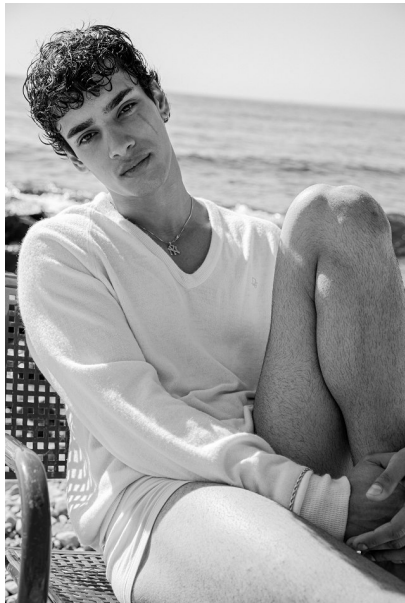

MASE SOMANLALL

Height 6'1.5" / 186cm

Chest 36" / 92cm Waist 27" / 69cm Inseam 32" / 81cm Suit 38" / 97cm / 48 Shoes 11 US / 45.5

EU / 10.5 UK

Hair Black Eyes Brown

anm
MANAGEMENT

1159 Dundas St. E, #148 Toronto, ON M4M 3N9
Email: info@anm-mgmt.com Tel: 1.416.792.0357
www.anm-mgmt.com