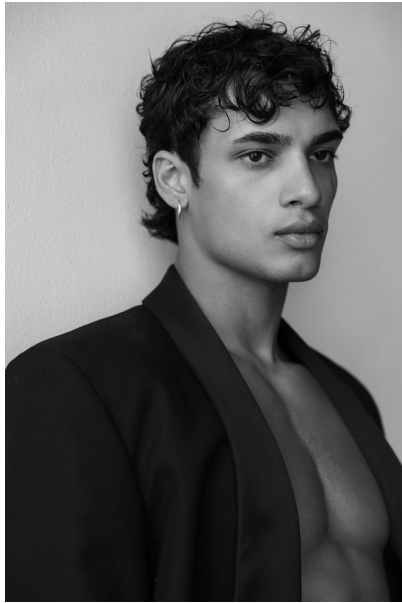

MASE SOMANLALL

Height 6'1.5" / 186cm

Chest 36" / 92cm Waist 27" / 69cm Inseam 32" / 81cm Suit 38" / 97cm / 48 Shoes 11 US / 45.5

EU / 10.5 UK

Hair Black Eyes Brown

anm
MANAGEMENT

1159 Dundas St. E, #148 Toronto, ON M4M 3N9
Email: info@anm-mgmt.com Tel: 1.416.792.0357
www.anm-mgmt.com