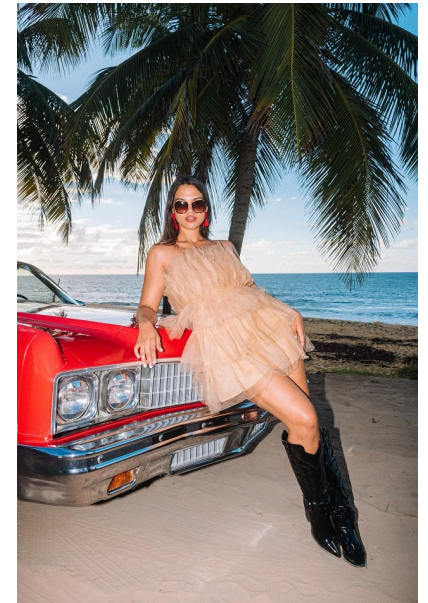

LUISA ANGELICA

Height 5'10" / 178cm

Bust 36" / 92cm Cup C Waist 31.5" / 80cm Hips 41" / 104cm Dress 8 - 10 US / 38 - 40 EU / 10 - 12 UK Shoes 10 US / 41 EU / 7 UK

Hair Dark Brown Eyes Brown

anm
MANAGEMENT

1159 Dundas St. E, #148 Toronto, ON M4M 3N9
Email: info@anm-mgmt.com Tel: 1.416.792.0357
www.anm-mgmt.com