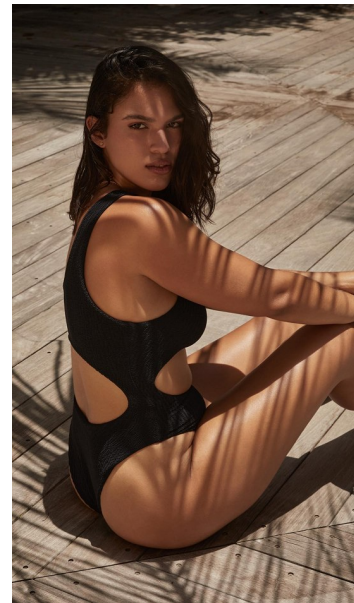

LUISA ANGELICA

Height 5'10" / 178cm

Bust 36" / 92cm Cup C Waist 31.5" / 80cm Hips 41" / 104cm Dress 8 - 10 US / 38 - 40 EU / 10 - 12 UK Shoes 10 US / 41 EU / 7 UK

Hair Dark Brown Eyes Brown

anm
MANAGEMENT

1159 Dundas St. E, #148 Toronto, ON M4M 3N9
Email: info@anm-mgmt.com Tel: 1.416.792.0357
www.anm-mgmt.com