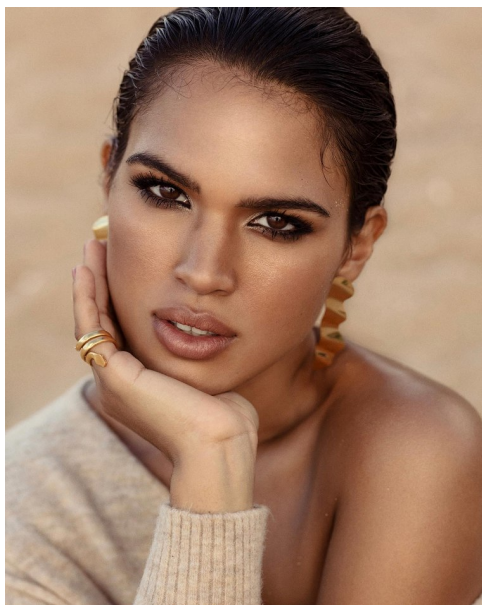

LUISA ANGELICA

Height 5'10" / 178cm

Bust 36" / 92cm Cup C Waist 31.5" / 80cm Hips 41" / 104cm Dress 8 - 10 US / 38 - 40 EU / 10 - 12 UK Shoes 10 US / 41 EU / 7 UK

Hair Dark Brown Eyes Brown

anm
MANAGEMENT

1159 Dundas St. E, #148 Toronto, ON M4M 3N9
Email: info@anm-mgmt.com Tel: 1.416.792.0357
www.anm-mgmt.com