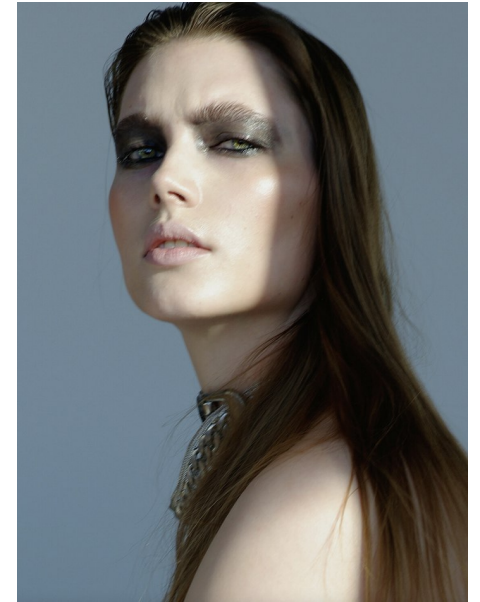

ELISE SMIDT

Height 5'11" / 180cm

Bust 41" / 104cm Cup C Waist 31.5" / 80cm Hips 44.5" / 113cm Dress 10 - 12 US / 40 - 42

EU / 12 - 14 UK Shoes 10 US / 41 EU / 7 UK

Hair Brown Eyes Green / Grey

anm
MANAGEMENT

1159 Dundas St. E, #148 Toronto, ON M4M 3N9

Email: info@anm-mgmt.com Tel: 1.416.792.0357

www.anm-mgmt.com