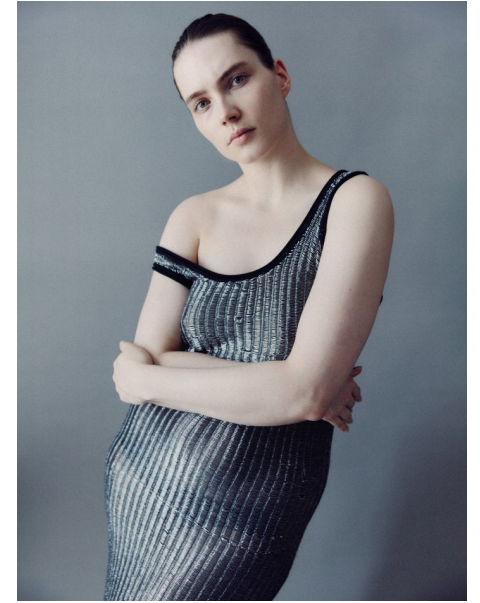

ELISE SMIDT

Height 5'11" / 180cm

Bust 41" / 104cm Cup C Waist 31.5" / 80cm Hips 44.5" / 113cm Dress 10 - 12 US / 40 - 42
EU / 12 - 14 UK Shoes 10 US / 41 EU / 7 UK

Hair Brown Eyes Green / Grey

anm
MANAGEMENT

1159 Dundas St. E, #148 Toronto, ON M4M 3N9
Email: info@anm-mgmt.com Tel: 1.416.792.0357
www.anm-mgmt.com

ELISE SMIDT

Height 5'11" / 180cm

Bust 41" / 104cm Cup C Waist 31.5" / 80cm Hips 44.5" / 113cm Dress 10 - 12 US / 40 - 42
EU / 12 - 14 UK Shoes 10 US / 41 EU / 7 UK