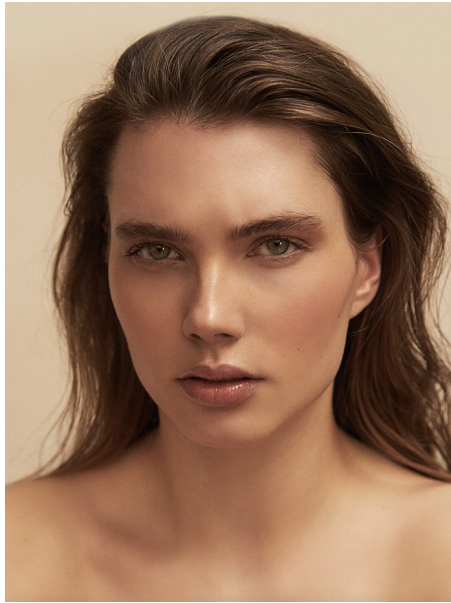

ELISE SMIDT

Height 5'11" / 180cm

Bust 41" / 104cm Cup C Waist 31.5" / 80cm Hips 44.5" / 113cm Dress 10 - 12 US / 40 - 42

EU / 12 - 14 UK Shoes 10 US / 41 EU / 7 UK

Hair Brown Eyes Green / Grey

anm
MANAGEMENT

1159 Dundas St. E, #148 Toronto, ON M4M 3N9

Email: info@anm-mgmt.com Tel: 1.416.792.0357

www.anm-mgmt.com