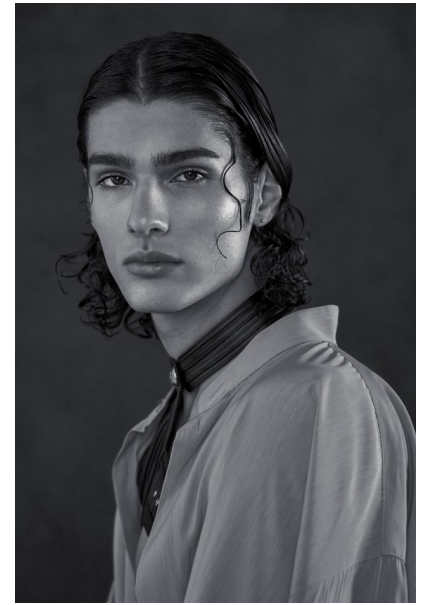

ADDISON STENDER

Height 6'2.5" / 190cm

Chest 37" / 94cm Waist 30.5" / 78cm Inseam 33" / 84cm Suit 42" / 106cm / 52 Shoes 12

US / 46.5 EU / 11.5 UK

Hair Brown Eyes Brown

anm
MANAGEMENT

1159 Dundas St. E, #148 Toronto, ON M4M 3N9

Email: info@anm-mgmt.com Tel: 1.416.792.0357

www.anm-mgmt.com

ADDISON STENDER

Height 6'2.5" / 190cm

Chest 37" / 94cm Waist 30.5" / 78cm Inseam 33" / 84cm Suit 42" / 106cm / 52 Shoes 12

US / 46.5 EU / 11.5 UK