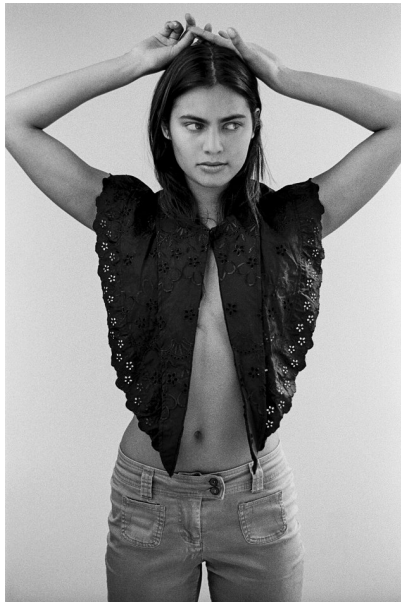

HALEY SNYDER

Height 5'9" / 175cm

Bust 32" / 81cm Cup B Waist 24" / 61cm Hips 34.5" / 87cm Dress 2 US / 32 EU / 4

UK Shoes 8 US / 39 EU / 6 UK

Hair *Dark Brown* Eyes *Green*

anm
MANAGEMENT

1159 Dundas St. E, #148 Toronto, ON M4M 3N9
Email: info@anm-mgmt.com Tel: 1.416.792.0357

www.anm-mgmt.com

HALEY SNYDER

Height 5'9" / 175cm

Bust 32" / 81cm Cup B Waist 24" / 61cm Hips 34.5" / 87cm Dress 2 US / 32 EU / 4

UK Shoes 8 US / 39 EU / 6 UK

Hair Dark Brown Eyes Green

anm
MANAGEMENT

1159 Dundas St. E, #148 Toronto, ON M4M 3N9