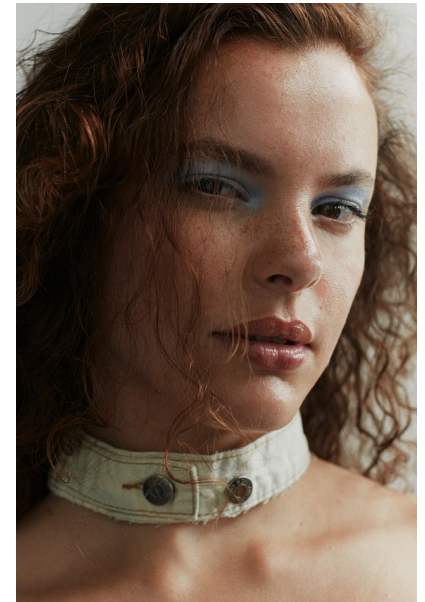

## **BROOKE GOLDBERG**

Height 5'10" / 178cm

Bust 39" / 99cm Cup C Waist 32" / 81cm Hips 42" / 107cm Dress 12 US / 42 EU / 14

UK Shoes 10 US / 41 EU / 7 UK

Hair Auburn Eyes Brown

**anm**  
MANAGEMENT

1159 Dundas St. E, #148 Toronto, ON M4M 3N9  
Email: [info@anm-mgmt.com](mailto:info@anm-mgmt.com) Tel: 1.416.792.0357  
[www.anm-mgmt.com](http://www.anm-mgmt.com)

## **BROOKE GOLDBERG**

Height 5'10" / 178cm

Bust 39" / 99cm Cup C Waist 32" / 81cm Hips 42" / 107cm Dress 12 US / 42 EU / 14

UK Shoes 10 US / 41 EU / 7 UK

Hair Auburn Eyes Brown

**anm**  
MANAGEMENT

1159 Dundas St. E, #148 Toronto, ON M4M 3N9

# BROOKE GOLDBERG

Height 5'10" / 178cm

Bust 39" / 99cm Cup C Waist 32" / 81cm Hips 42" / 107cm Dress 12 US / 42 EU / 14

UK Shoes 10 US / 41 EU / 7 UK

Hair Auburn Eyes Brown

**anm**  
MANAGEMENT

1159 Dundas St. E, #148 Toronto, ON M4M 3N9