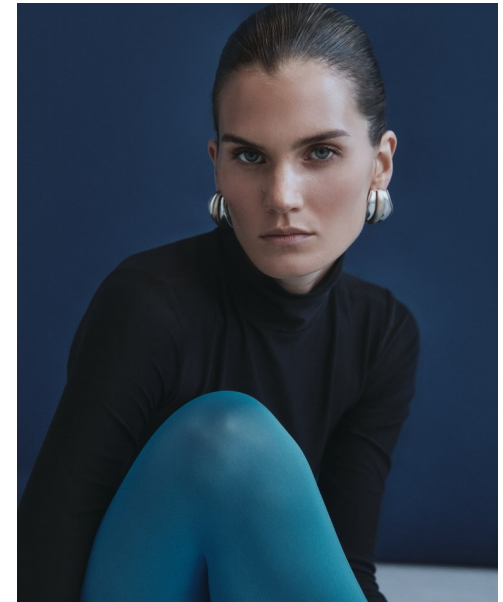

MOLLY CONNORS

Height 5'9" / 175cm

Bust 30" / 76cm Cup A Waist 23" / 59cm Hips 33" / 84cm Dress 0 - 2 US / 30 - 32 EU / 2 - 4

UK Shoes 9 US / 40 EU / 6.5 UK

Hair Dark Blonde Eyes Blue / Green

anm
MANAGEMENT

1159 Dundas St. E, #148 Toronto, ON M4M 3N9

Email: info@anm-mgmt.com Tel: 1.416.792.0357

www.anm-mgmt.com