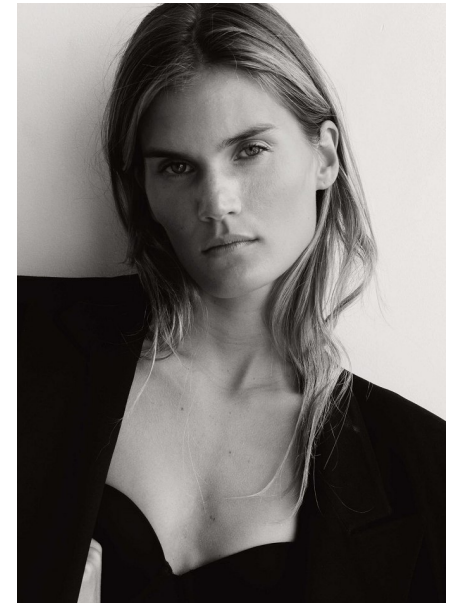

MOLLY CONNORS

Height 5'9" / 175cm

Bust 30" / 76cm Cup A Waist 23" / 59cm Hips 33" / 84cm Dress 0 - 2 US / 30 - 32 EU / 2 - 4

UK Shoes 9 US / 40 EU / 6.5 UK

Hair Dark Blonde Eyes Blue / Green

anm
MANAGEMENT

1159 Dundas St. E, #148 Toronto, ON M4M 3N9

Email: info@anm-mgmt.com Tel: 1.416.792.0357

www.anm-mgmt.com