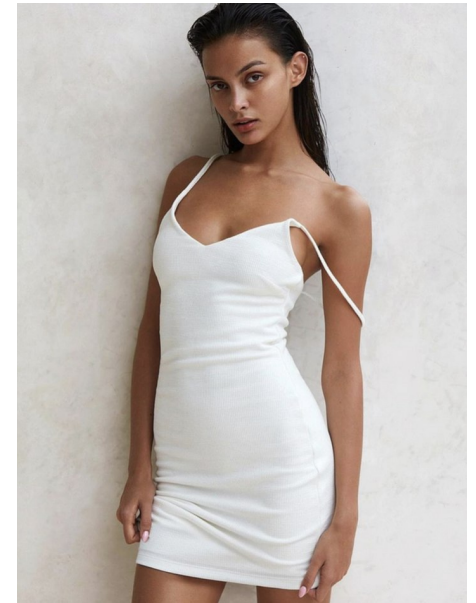

GAYEANNE HAZLEWOOD

Height 5'9" / 175cm

Bust 32" / 81cm Waist 23" / 59cm Hips 34" / 86cm Shoes 7.5 US / 38.5 EU / 5.5 UK

Hair Brown Eyes Brown

anm
MANAGEMENT

1159 Dundas St. E, #148 Toronto, ON M4M 3N9
Email: info@anm-mgmt.com Tel: 1.416.792.0357
www.anm-mgmt.com