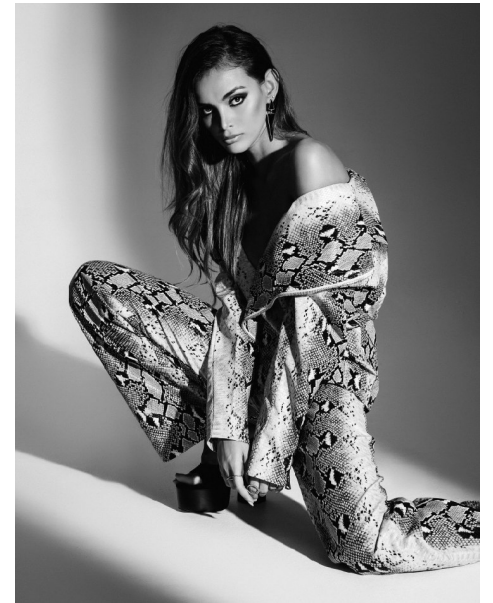

# GAYE ANNE HAZLEWOOD

Height 5'9" / 175cm

Bust 32" / 81cm Waist 23" / 59cm Hips 34" / 86cm Shoes 7.5 US / 38.5 EU / 5.5 UK

Hair Brown Eyes Brown

**anm**  
MANAGEMENT

1159 Dundas St. E, #148 Toronto, ON M4M 3N9

## GAYEANNE HAZLEWOOD

Height 5'9" / 175cm

Bust 32" / 81cm Waist 23" / 59cm Hips 34" / 86cm Shoes 7.5 US / 38.5 EU / 5.5 UK

Hair Brown Eyes Brown

**anm**  
MANAGEMENT

1159 Dundas St. E, #148 Toronto, ON M4M 3N9  
Email: [info@anm-mgmt.com](mailto:info@anm-mgmt.com) Tel: 1.416.792.0357  
[www.anm-mgmt.com](http://www.anm-mgmt.com)

## *GAYEANNE HAZLEWOOD*

Height 5'9" / 175cm

Bust 32" / 81cm Waist 23" / 59cm Hips 34" / 86cm Shoes 7.5 US / 38.5 EU / 5.5 UK

Hair Brown Eyes Brown

**anm**  
MANAGEMENT

1159 Dundas St. E, #148 Toronto, ON M4M 3N9